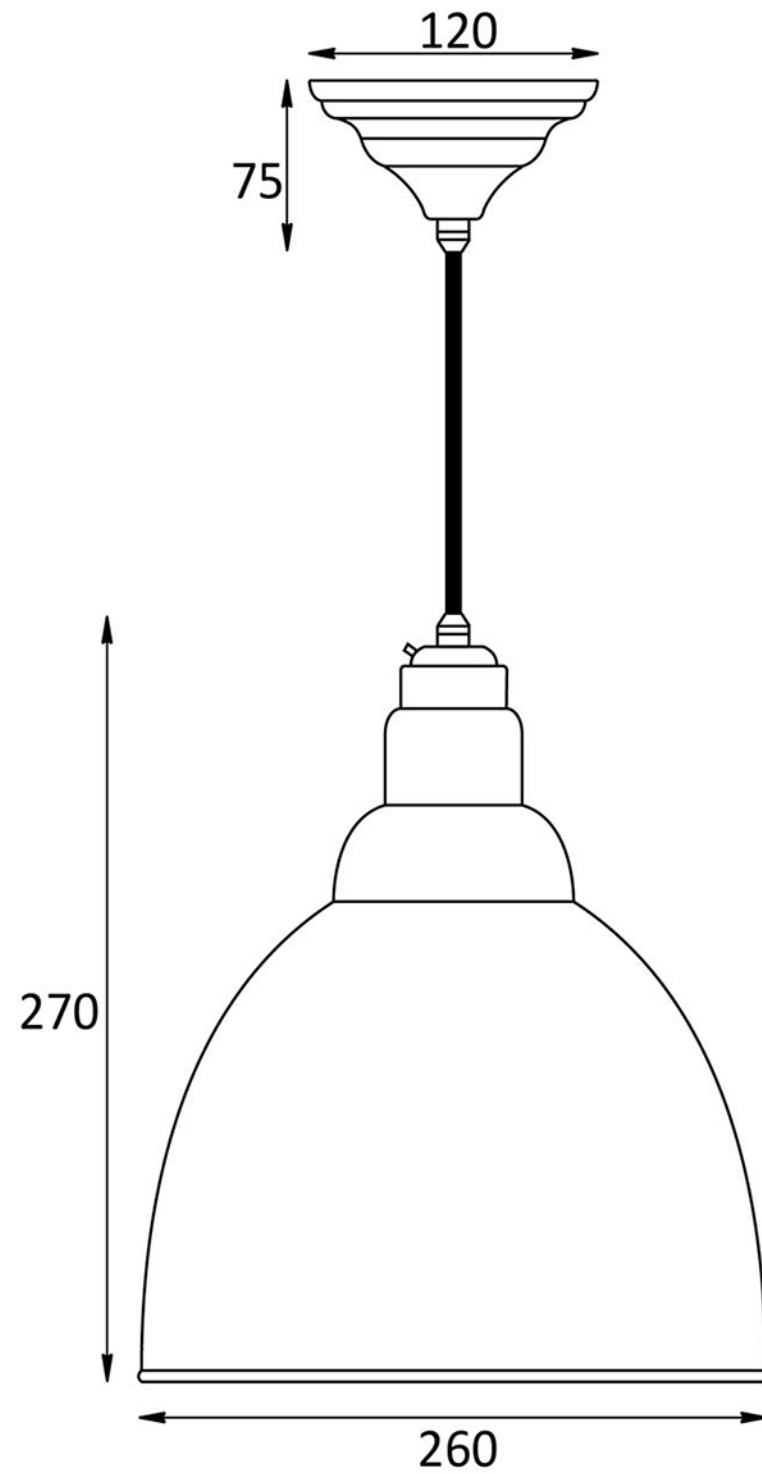

PRODUCT CODE 49517

HANDFORGED
TRADITIONAL
IRONMONGERY

Due to the hand crafted nature of our products all measurements are approximate and should be used as a guide only