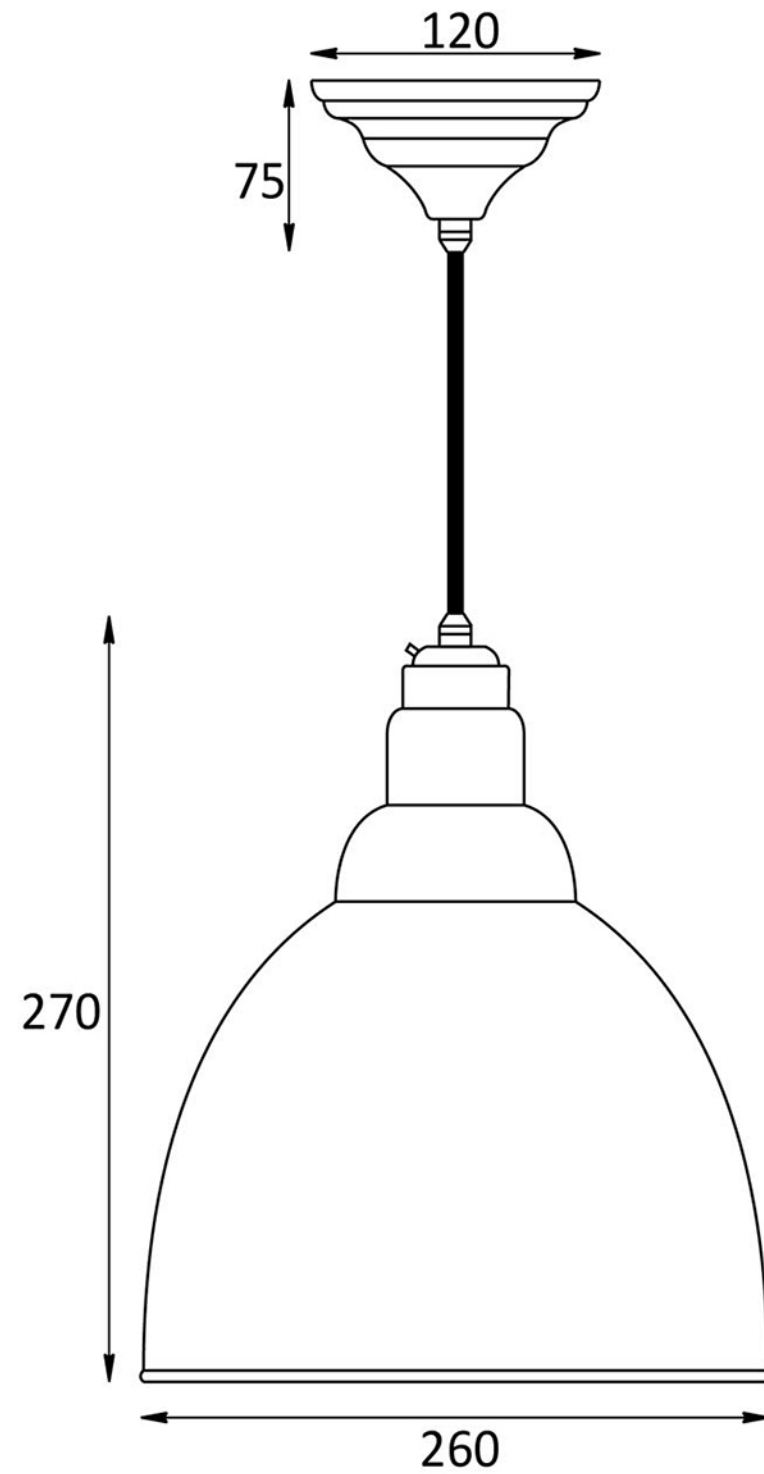

PRODUCT CODE 49518

HANDFORGED  
TRADITIONAL  
IRONMONGERY

Due to the hand crafted nature of our products all measurements are approximate and should be used as a guide only