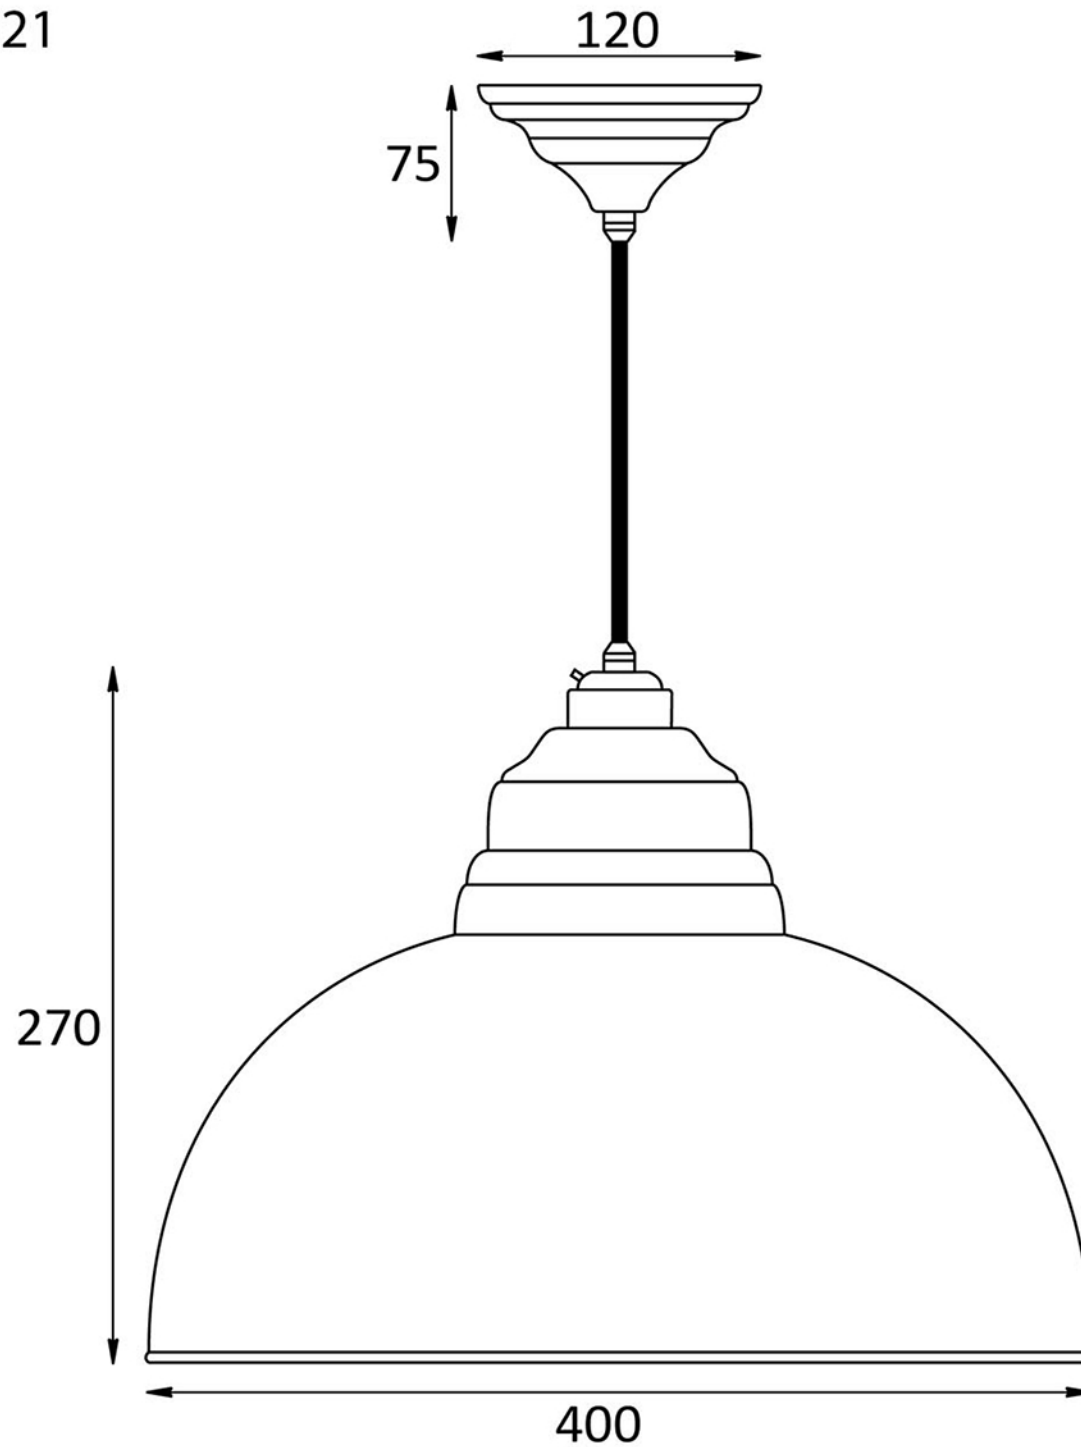

PRODUCT CODE 49521

HANDFORGED
TRADITIONAL
IRONMONGERY

Due to the hand crafted nature of our products all measurements are approximate and should be used as a guide only