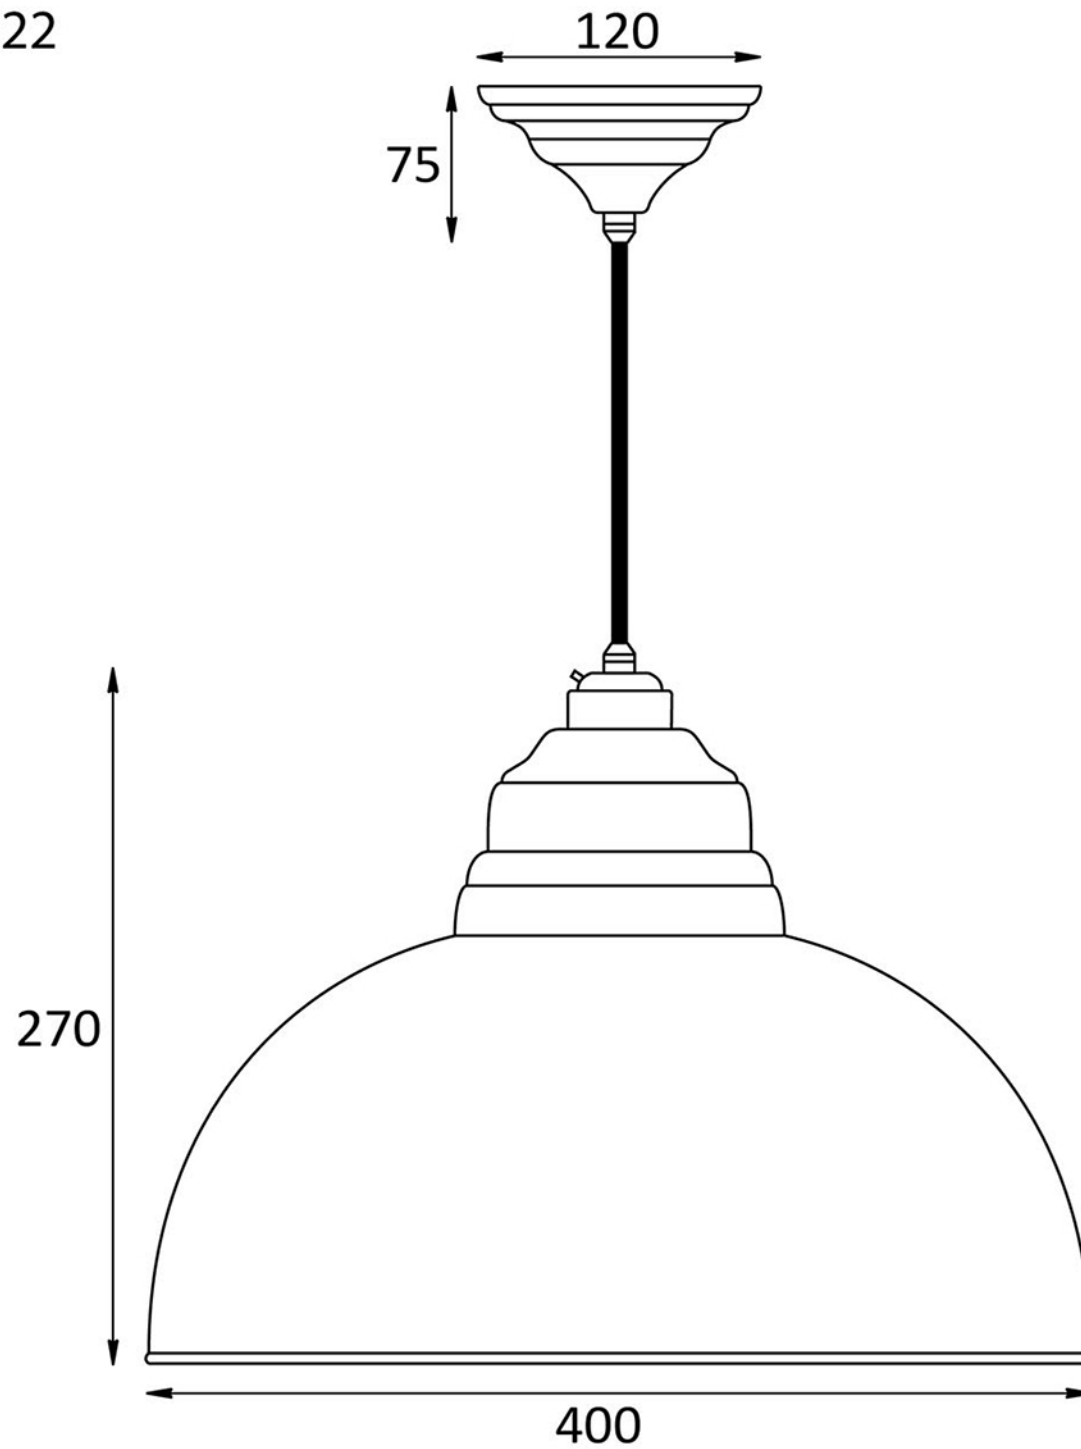

PRODUCT CODE 49522

HANDFORGED  
TRADITIONAL  
IRONMONGERY

Due to the hand crafted nature of our products all measurements are approximate and should be used as a guide only