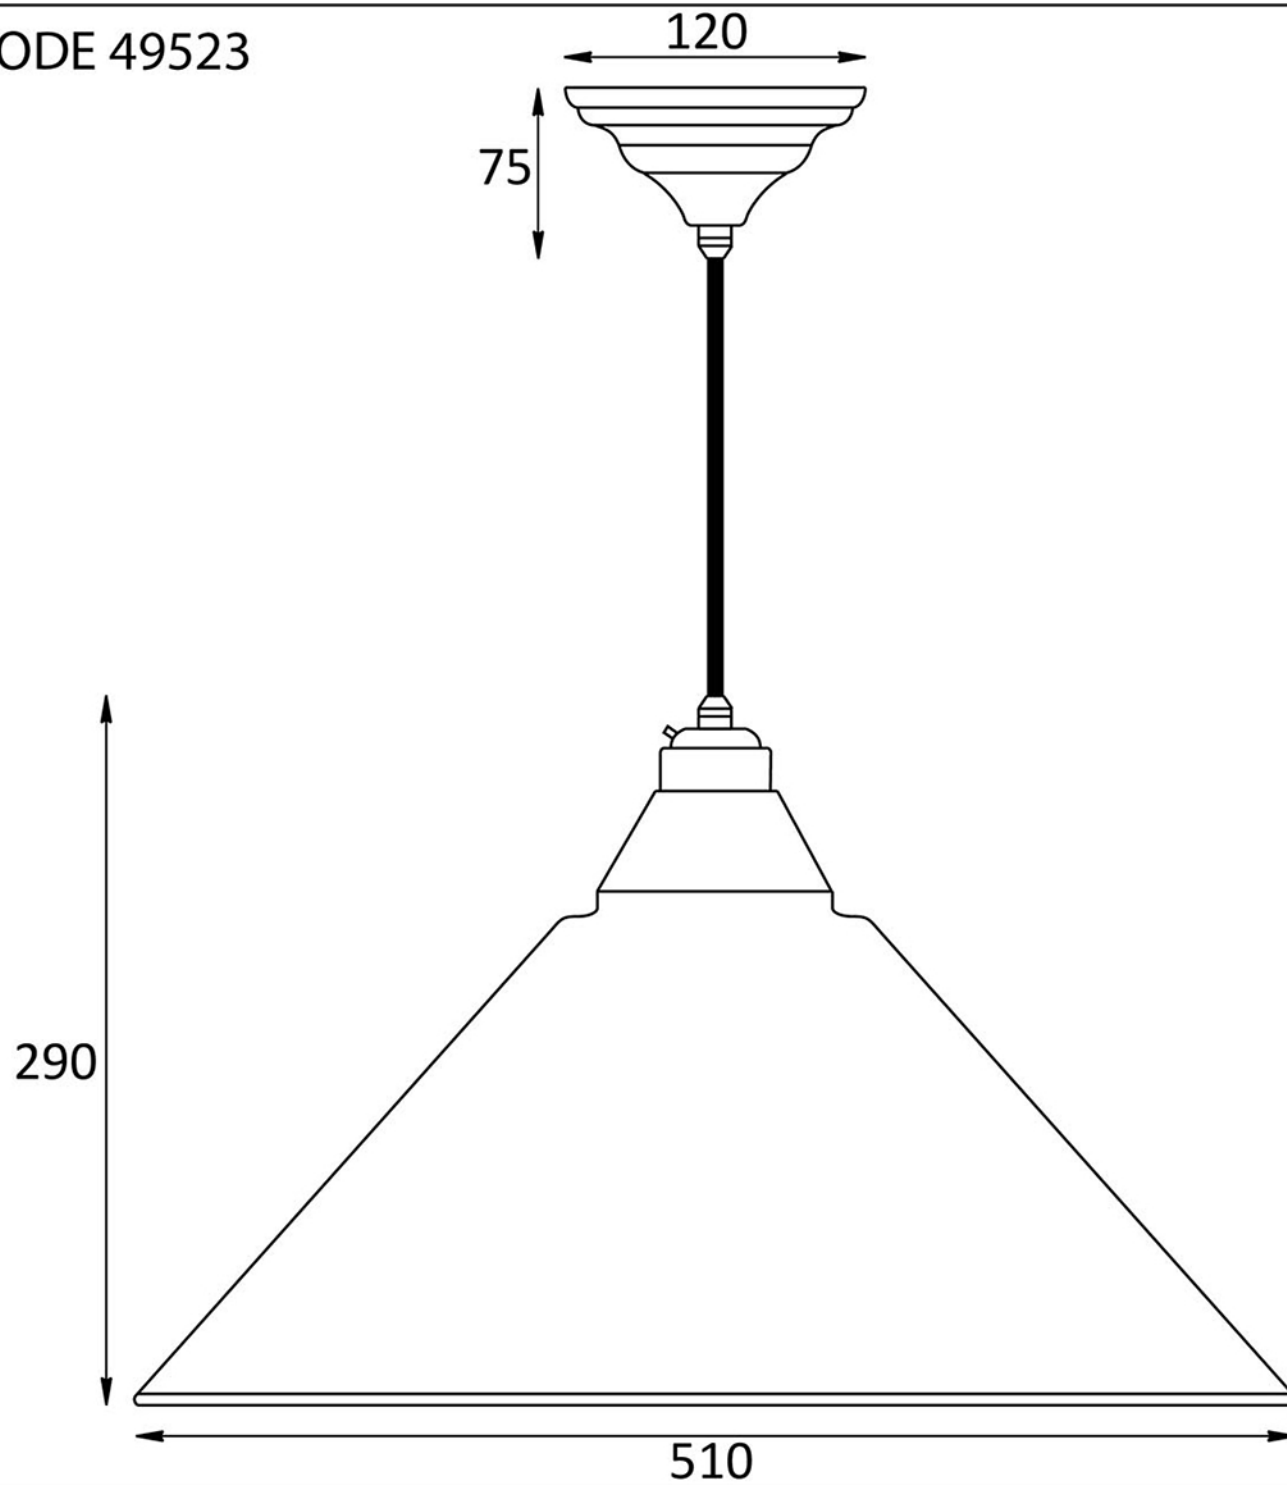

PRODUCT CODE 49523

HANDFORGED
TRADITIONAL
IRONMONGERY

Due to the hand crafted nature of our products all measurements are approximate and should be used as a guide only