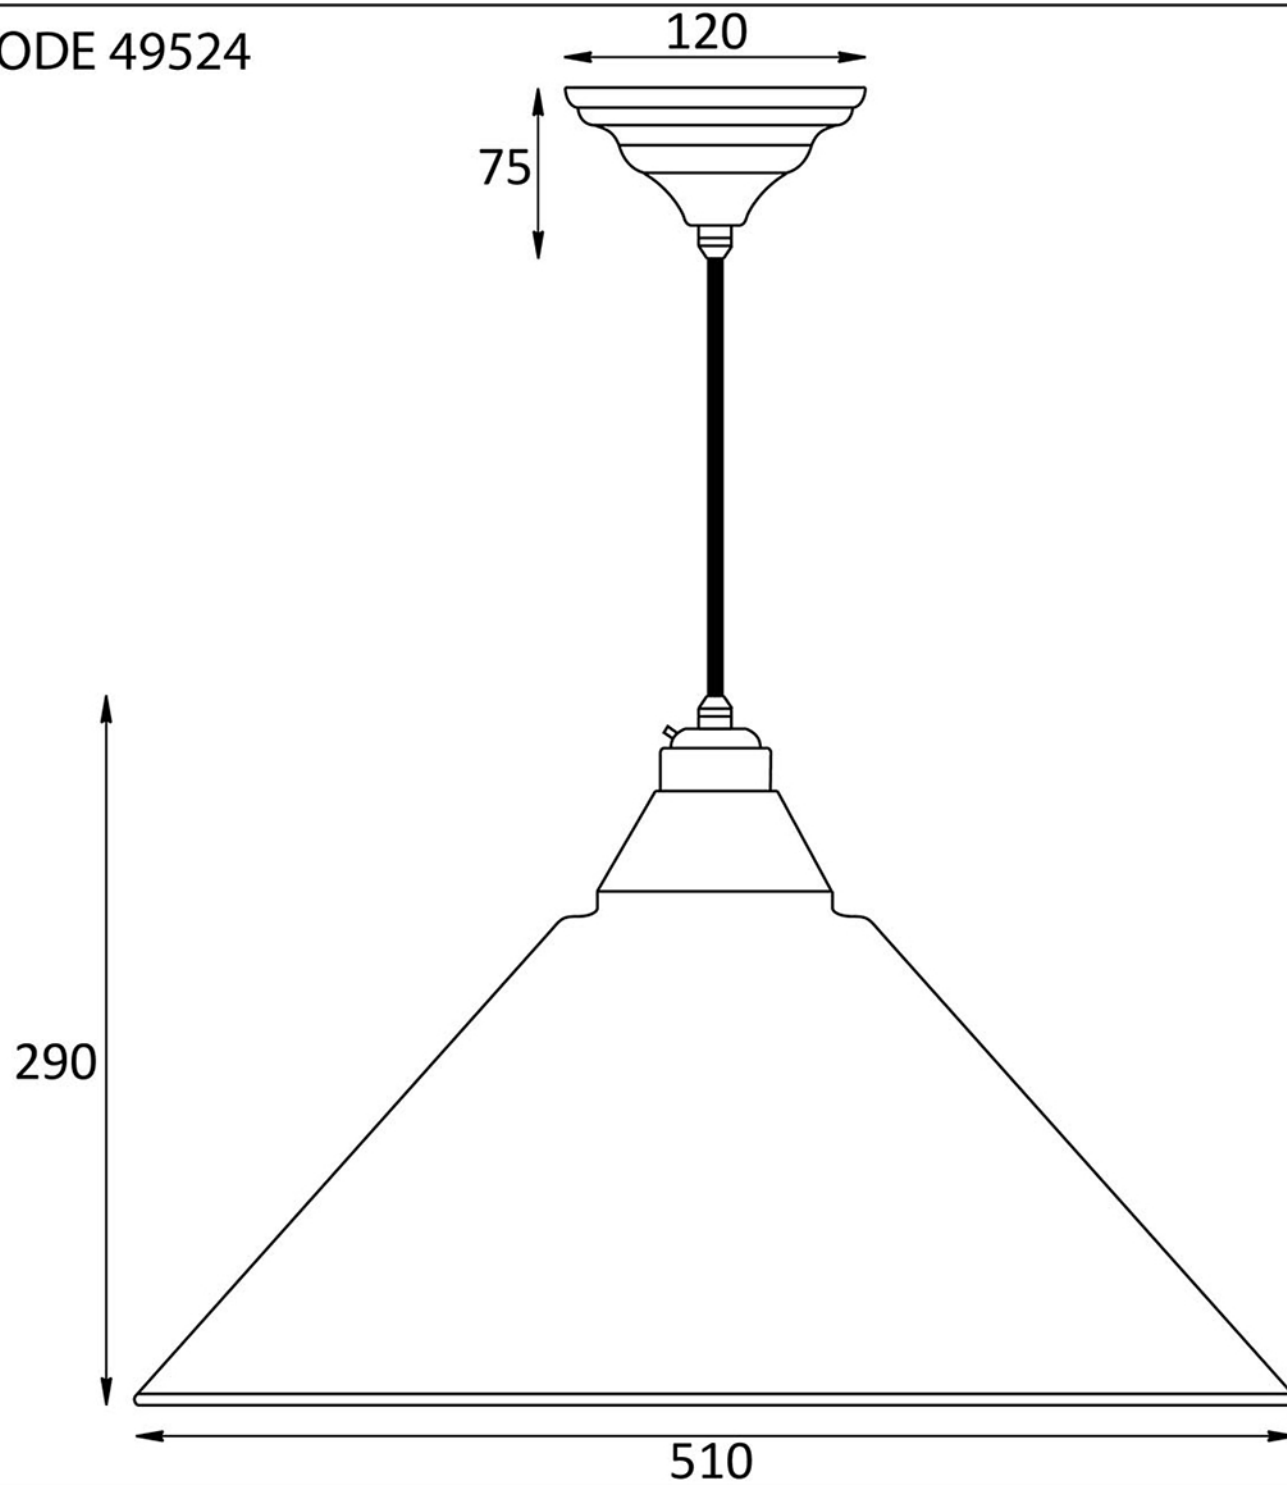

PRODUCT CODE 49524

HANDFORGED
TRADITIONAL
IRONMONGERY

Due to the hand crafted nature of our products all measurements are approximate and should be used as a guide only