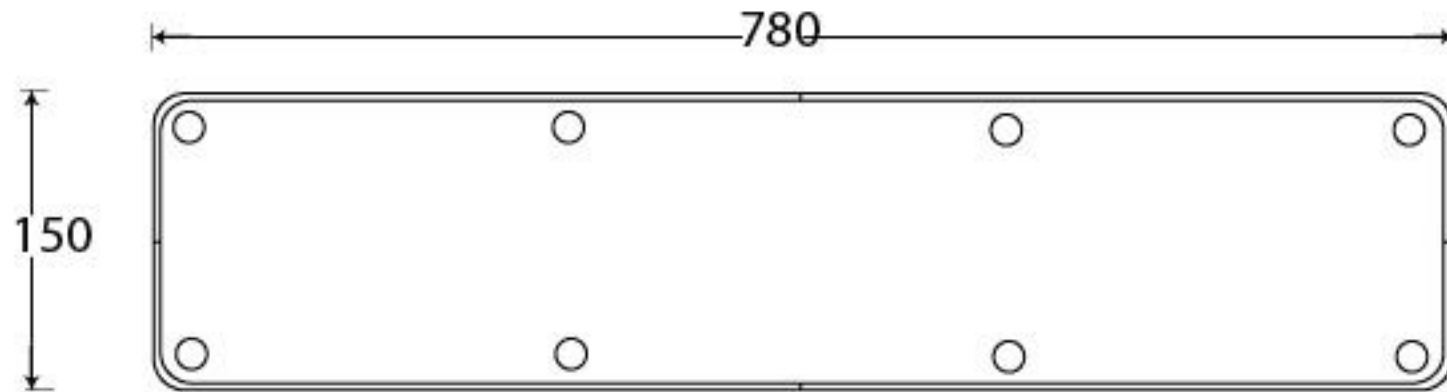

PRODUCT CODE : 73120

3/4" (19mm)
x8
gauge 8 (4.2mm)

HANDFORGED
TRADITIONAL
IRON MONGERY

Due to the hand crafted nature of our products all measurements are approximate and should be used as a guide only