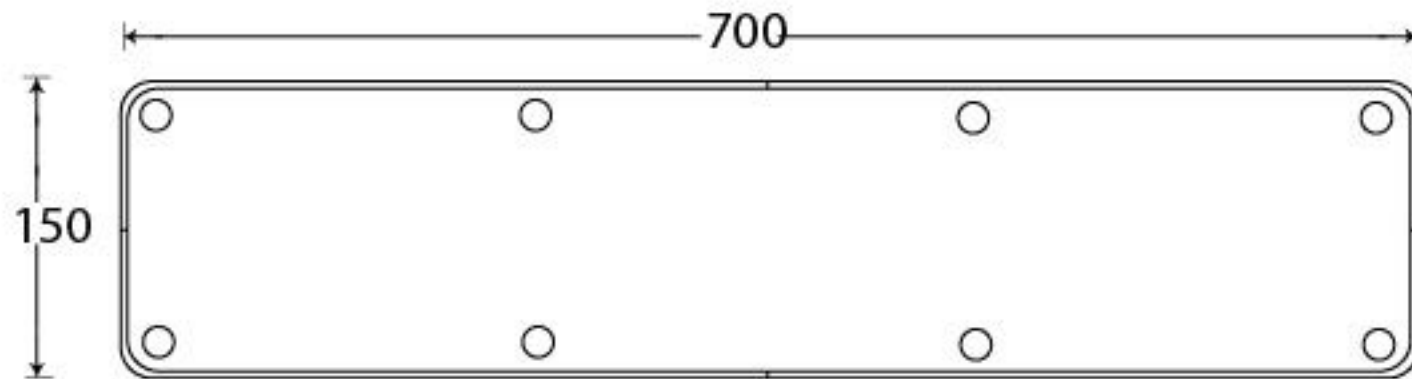

PRODUCT CODE : 73122

3/4" (19mm)
x8
gauge 8 (4.2mm)

HANDFORGED
TRADITIONAL
IRON MONGERY

Due to the hand crafted nature of our products all measurements are approximate and should be used as a guide only