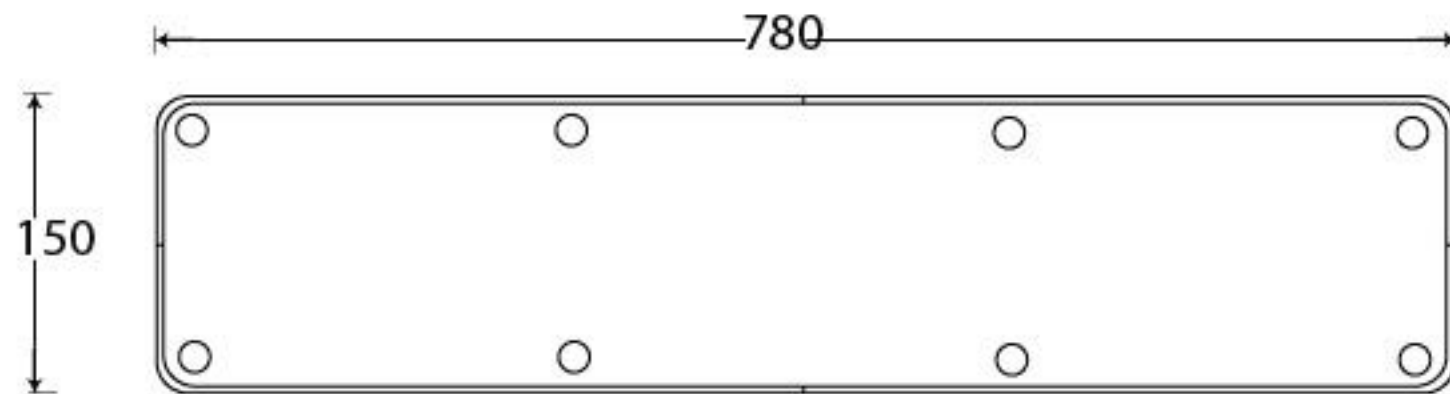

PRODUCT CODE : 73124

3/4" (19mm)  
x8  
gauge 8 (4.2mm)

HANDFORGED  
TRADITIONAL  
IRON MONGERY

Due to the hand crafted nature of our products all measurements are approximate and should be used as a guide only