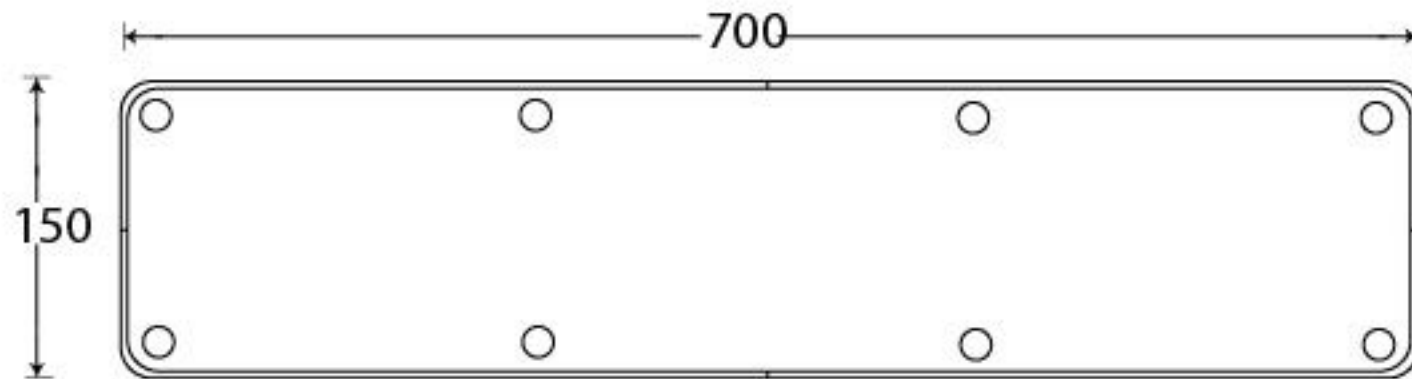

PRODUCT CODE : 73126

3/4" (19mm)
x8
gauge 8 (4.2mm)

HANDFORGED
TRADITIONAL
IRON MONGERY

Due to the hand crafted nature of our products all measurements are approximate and should be used as a guide only