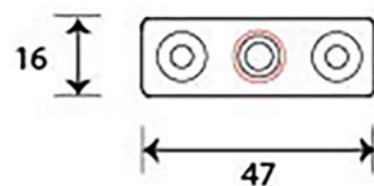

PRODUCT CODE 73135

3/4" (19mm)  
gauge 8 (4.2mm)

HANDFORGED  
TRADITIONAL  
IRONMONGERY

Due to the hand crafted nature of our products all measurements are approximate and should be used as a guide only