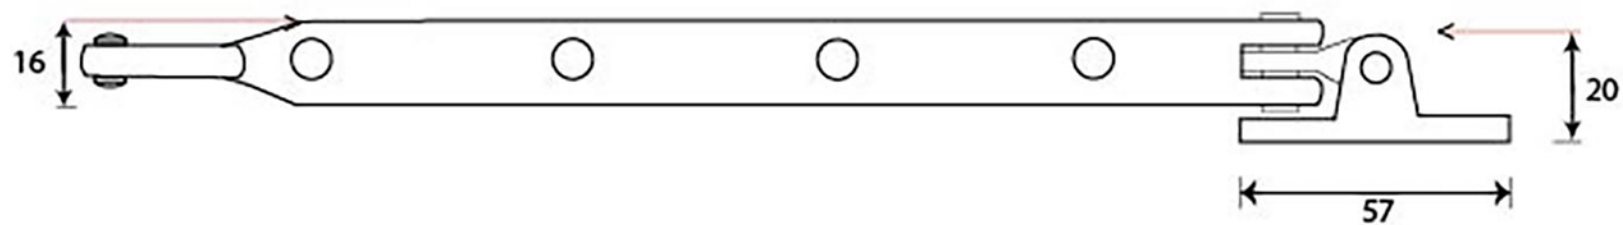

PRODUCT CODE 73135

3/4" (19mm)  
gauge 8 (4.2mm)

HANDFORGED  
TRADITIONAL  
IRONMONGERY

Due to the hand crafted nature of our products all measurements are approximate and should be used as a guide only