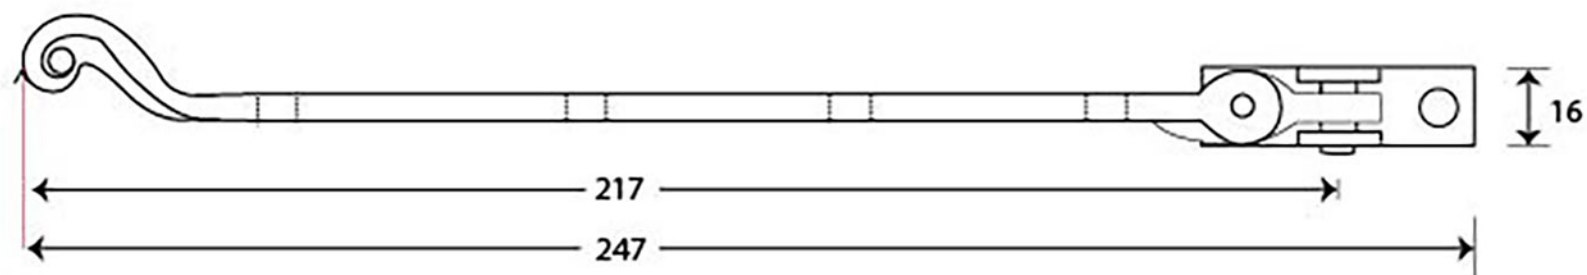

PRODUCT CODE 73135

3/4" (19mm)  
gauge 8 (4.2mm)

HANDFORGED  
TRADITIONAL  
IRONMONGERY

Due to the hand crafted nature of our products all measurements are approximate and should be used as a guide only