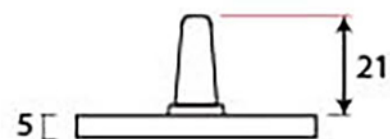

PRODUCT CODE 73135

3/4" (19mm)  
gauge 8 (4.2mm)

HANDFORGED  
TRADITIONAL  
IRONMONGERY

Due to the hand crafted nature of our products all measurements are approximate and should be used as a guide only