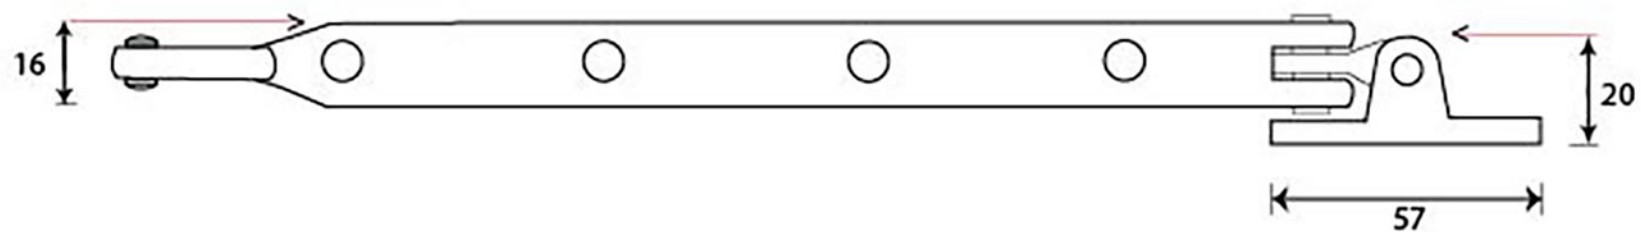

PRODUCT CODE 73136

3/4" (19mm)
gauge 8 (4.2mm)

HANDFORGED
TRADITIONAL
IRONMONGERY

Due to the hand crafted nature of our products all measurements are approximate and should be used as a guide only