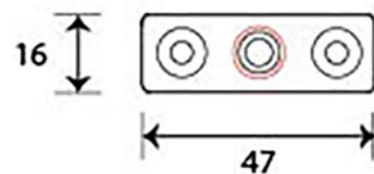

PRODUCT CODE 73136

3/4" (19mm)
gauge 8 (4.2mm)

HANDFORGED
TRADITIONAL
IRONMONGERY

Due to the hand crafted nature of our products all measurements are approximate and should be used as a guide only