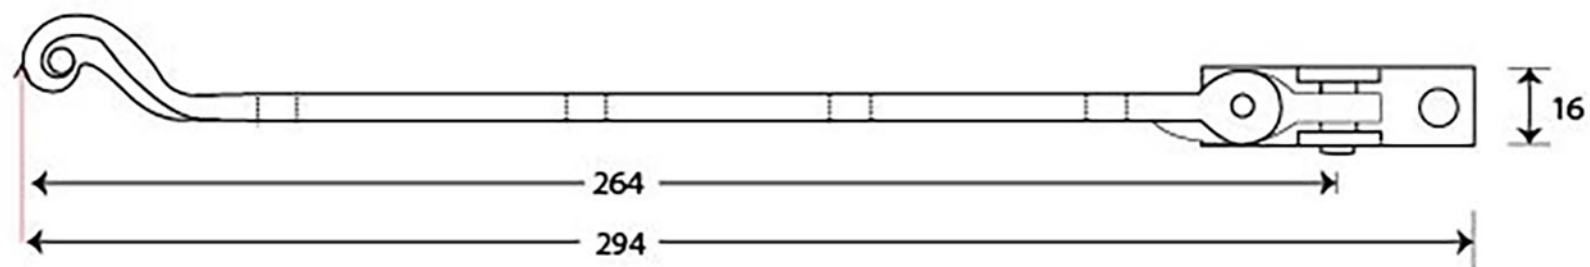

PRODUCT CODE 73136

3/4" (19mm)
gauge 8 (4.2mm)

HANDFORGED
TRADITIONAL
IRONMONGERY

Due to the hand crafted nature of our products all measurements are approximate and should be used as a guide only