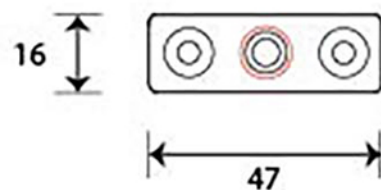

PRODUCT CODE 73137

3/4" (19mm)
gauge 8 (4.2mm)

HANDFORGED
TRADITIONAL
IRONMONGERY

Due to the hand crafted nature of our products all measurements are approximate and should be used as a guide only