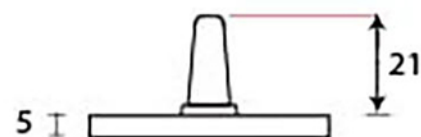

PRODUCT CODE 73137

3/4" (19mm)
gauge 8 (4.2mm)

HANDFORGED
TRADITIONAL
IRONMONGERY

Due to the hand crafted nature of our products all measurements are approximate and should be used as a guide only