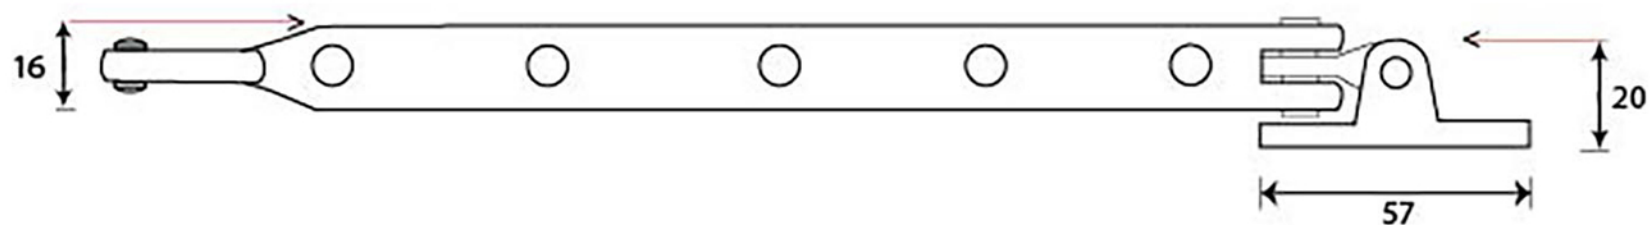

PRODUCT CODE 73137

3/4" (19mm)
gauge 8 (4.2mm)

HANDFORGED
TRADITIONAL
IRONMONGERY

Due to the hand crafted nature of our products all measurements are approximate and should be used as a guide only