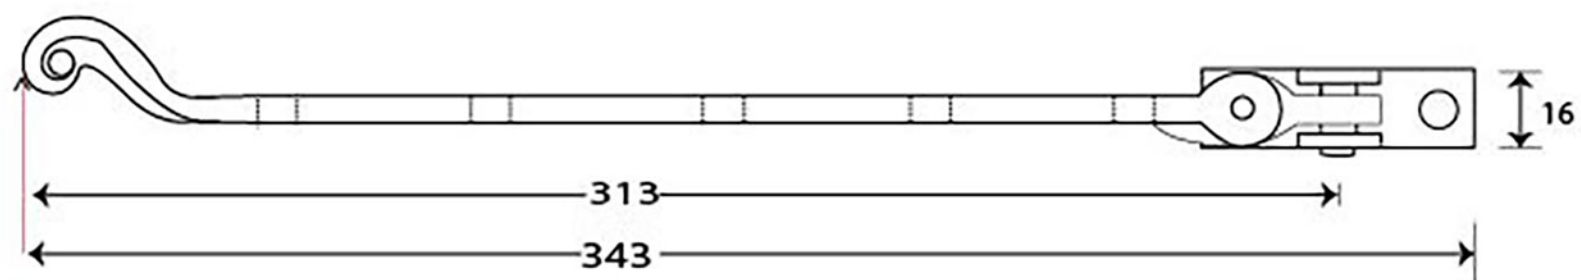

PRODUCT CODE 73137

3/4" (19mm)
gauge 8 (4.2mm)

HANDFORGED
TRADITIONAL
IRONMONGERY

Due to the hand crafted nature of our products all measurements are approximate and should be used as a guide only