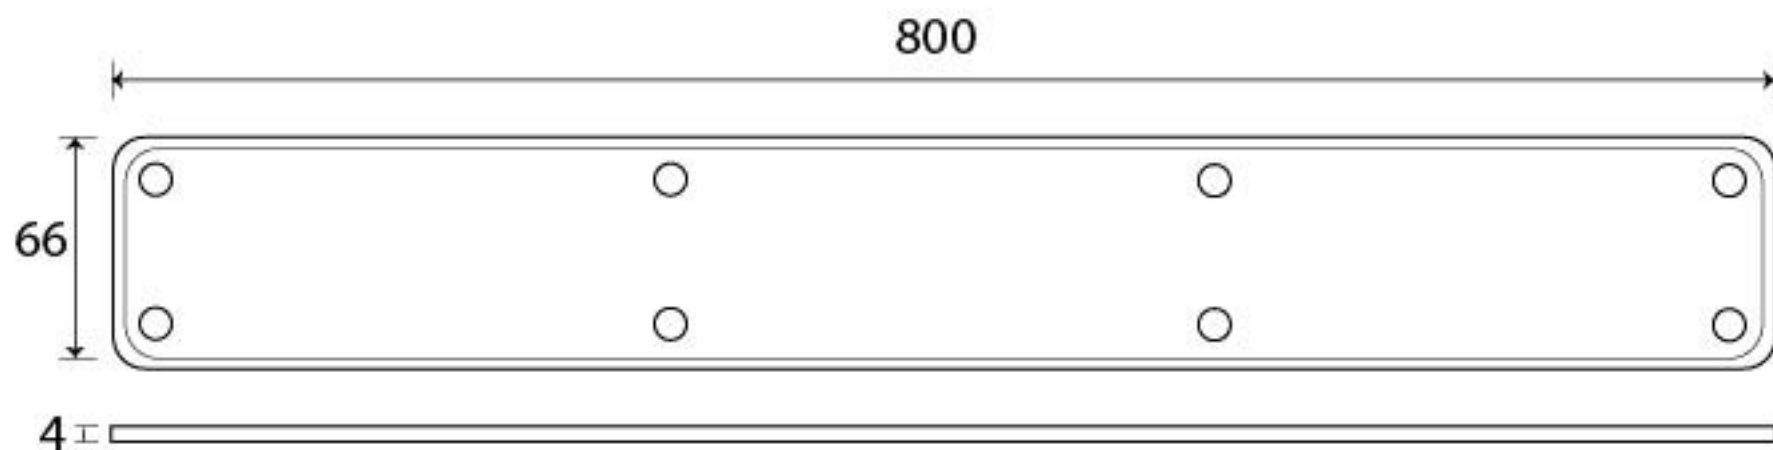

PRODUCT CODE : 73176

3/4" (19mm)  
x8  
gauge 8 (4.2mm)

HANDFORGED  
TRADITIONAL  
IRON MONGERY

Due to the hand crafted nature of our products all measurements are approximate and should be used as a guide only