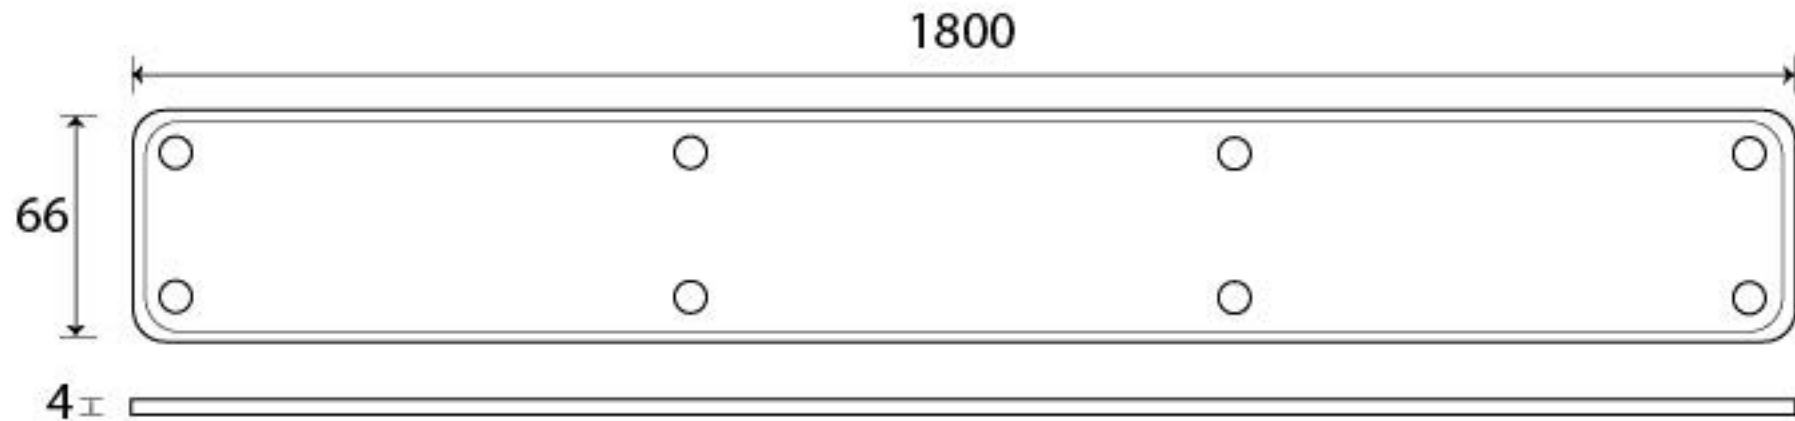

PRODUCT CODE : 73177

3/4" (19mm)
x8
gauge 8 (4.2mm)

HANDFORGED
TRADITIONAL
IRON MONGERY

Due to the hand crafted nature of our products all measurements are approximate and should be used as a guide only