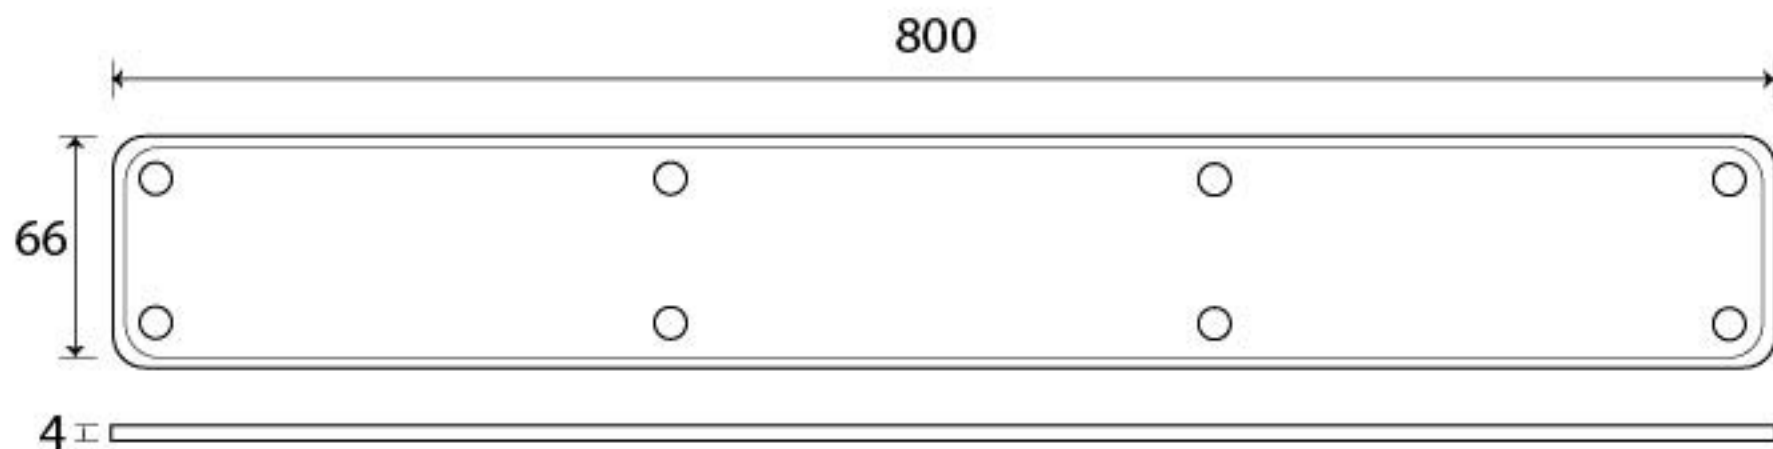

PRODUCT CODE : 73178

3/4" (19mm)
x8
gauge 8 (4.2mm)

HANDFORGED
TRADITIONAL
IRON MONGERY

Due to the hand crafted nature of our products all measurements are approximate and should be used as a guide only