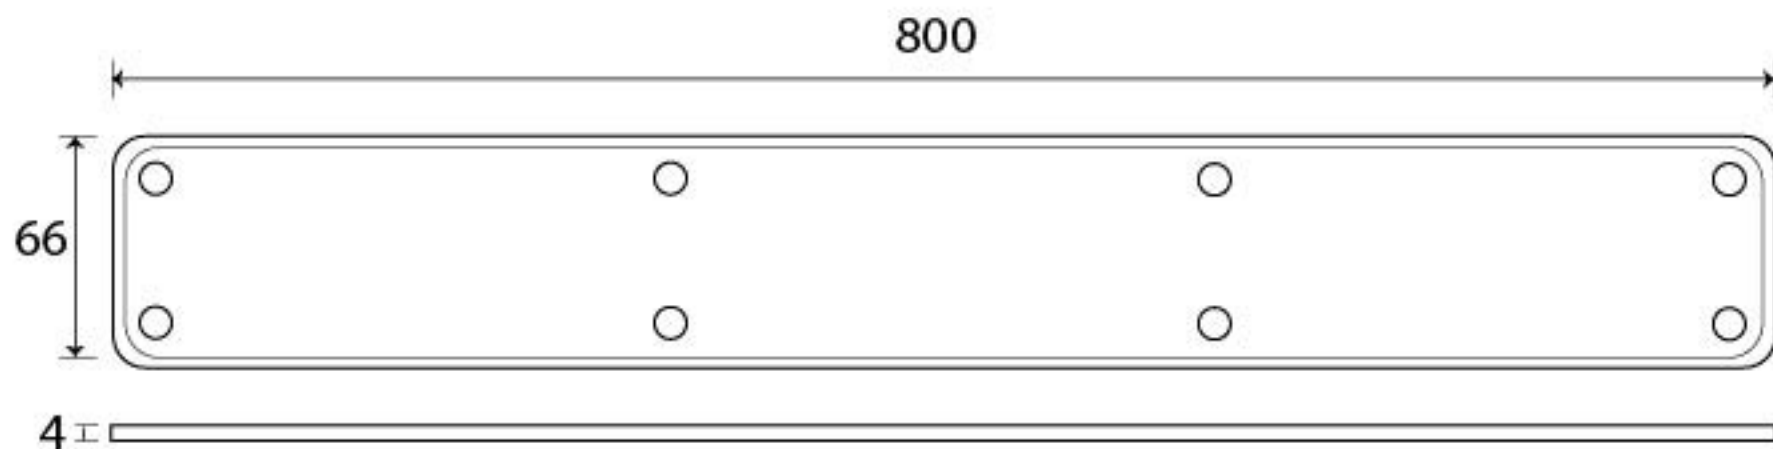

PRODUCT CODE : 73180

3/4" (19mm)
x8
gauge 8 (4.2mm)

HANDFORGED
TRADITIONAL
IRON MONGERY

Due to the hand crafted nature of our products all measurements are approximate and should be used as a guide only