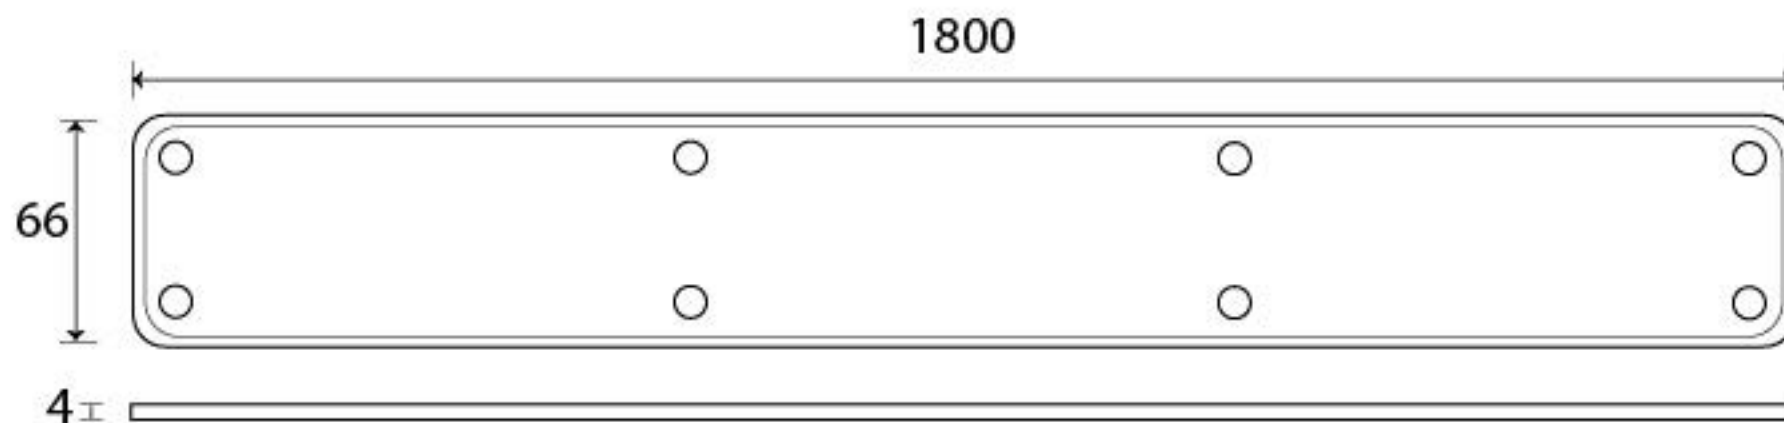

PRODUCT CODE : 73181

3/4" (19mm)
x8
gauge 8 (4.2mm)

HANDFORGED
TRADITIONAL
IRON MONGERY

Due to the hand crafted nature of our products all measurements are approximate and should be used as a guide only