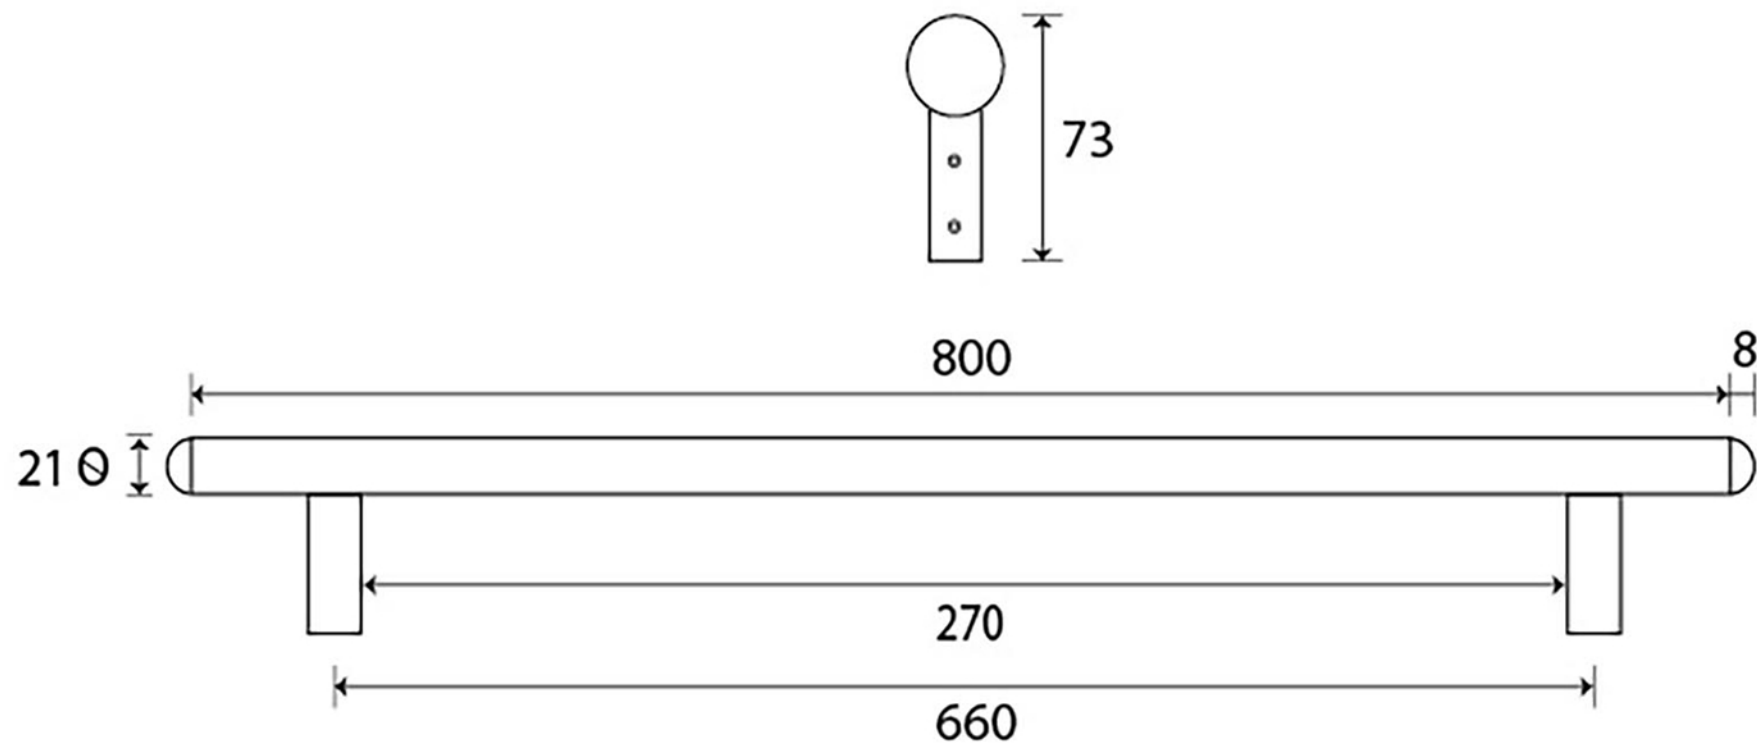

PRODUCT CODE 73182

HANDFORGED
TRADITIONAL
IRONMONGERY

Due to the hand crafted nature of our products all measurements are approximate and should be used as a guide only