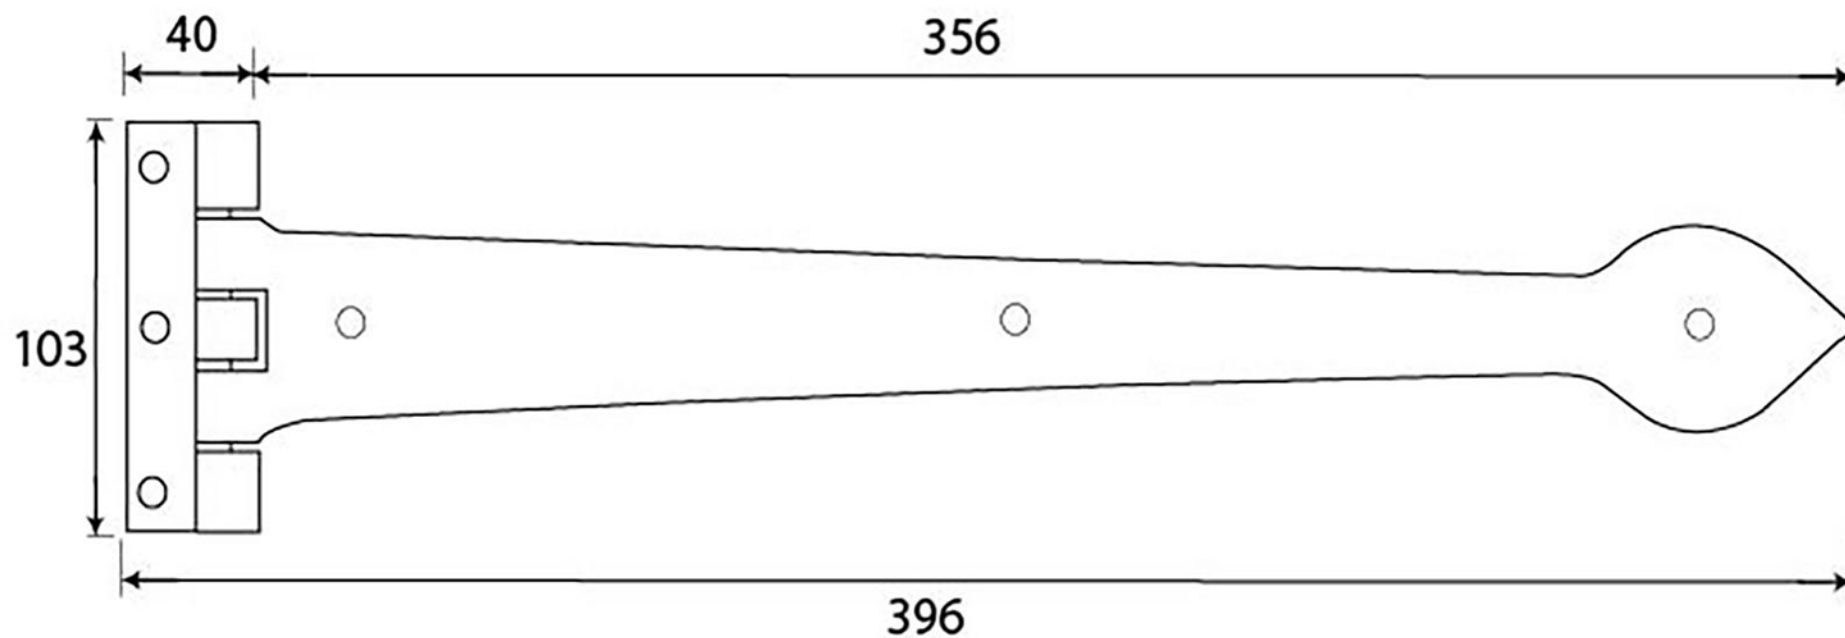

PRODUCT CODE 73227

1 & 1/2" (38mm)
x12
gauge 8 (4.2mm)

HANDFORGED
TRADITIONAL
IRONMONGERY

Due to the hand crafted nature of our products all measurements are approximate and should be used as a guide only