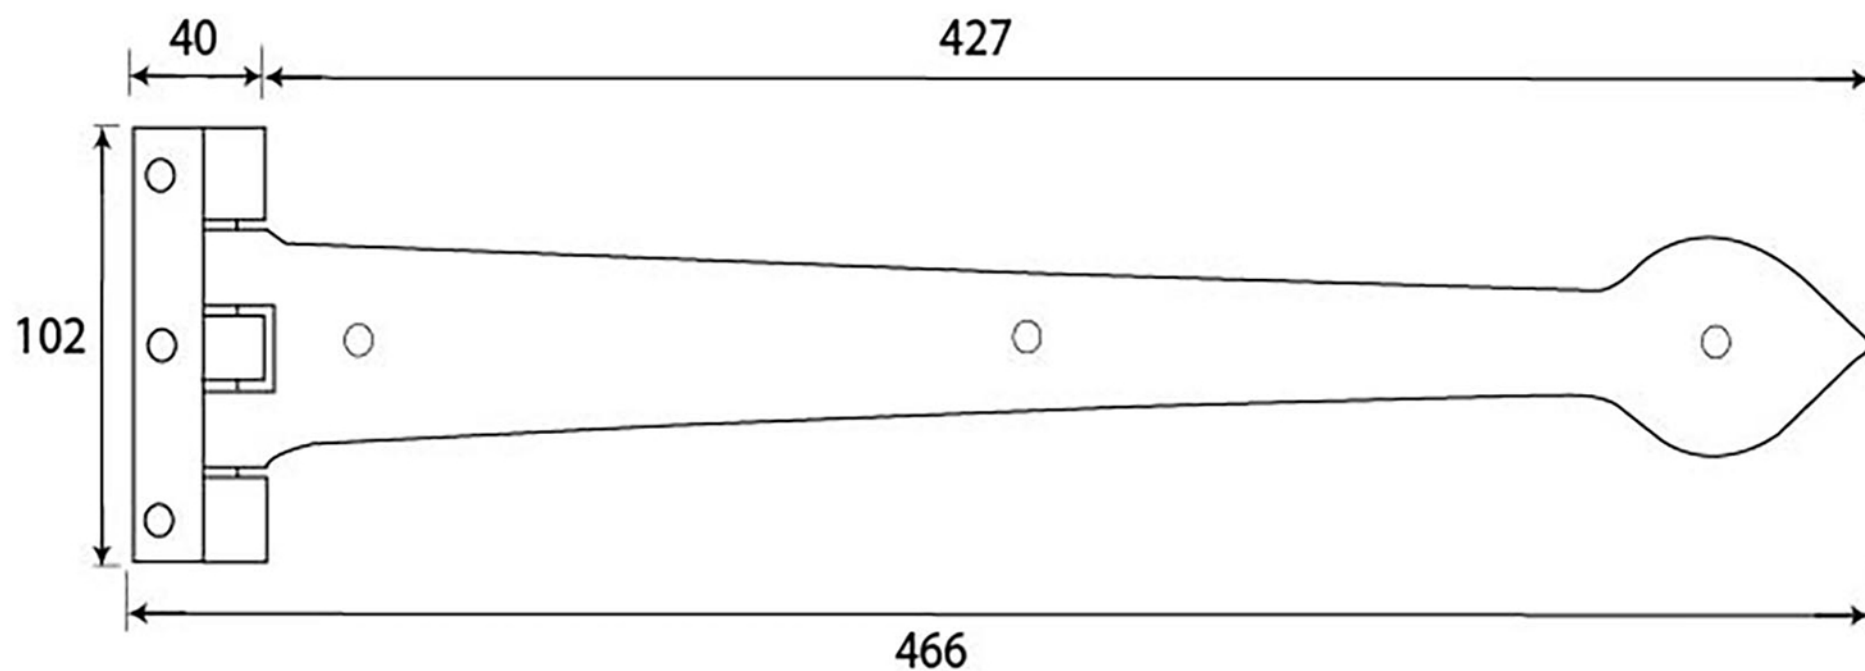

PRODUCT CODE 73228

1 & 1/2" (38mm)

x12
gauge 8 (4.2mm)

HANDFORGED
TRADITIONAL
IRONMONGERY

Due to the hand crafted nature of our products all measurements are approximate and should be used as a guide only