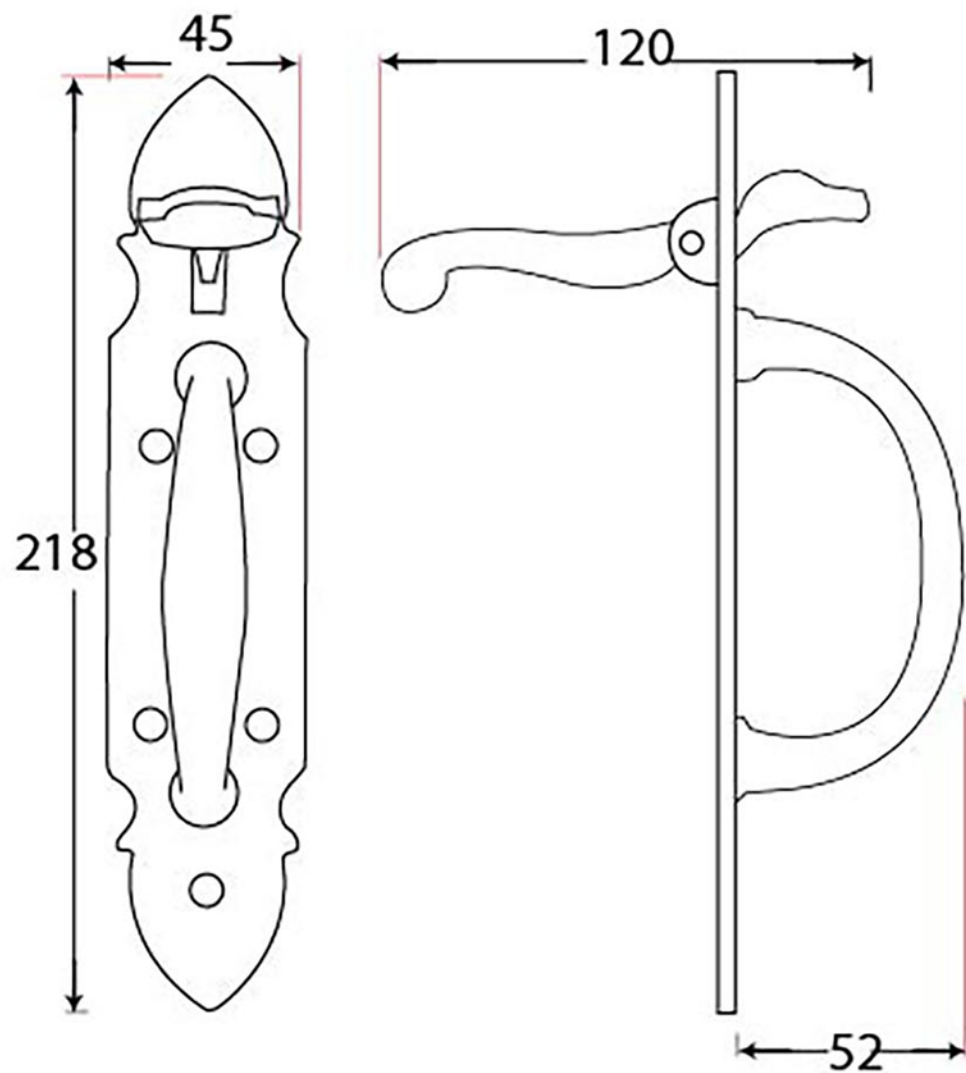

PRODUCT CODE 73264M

3/4" (19mm)
x14
gauge 8 (4mm)

HANDFORGED
TRADITIONAL
IRONMONGERY

Due to the hand crafted nature of our products all measurements are approximate and should be used as a guide only