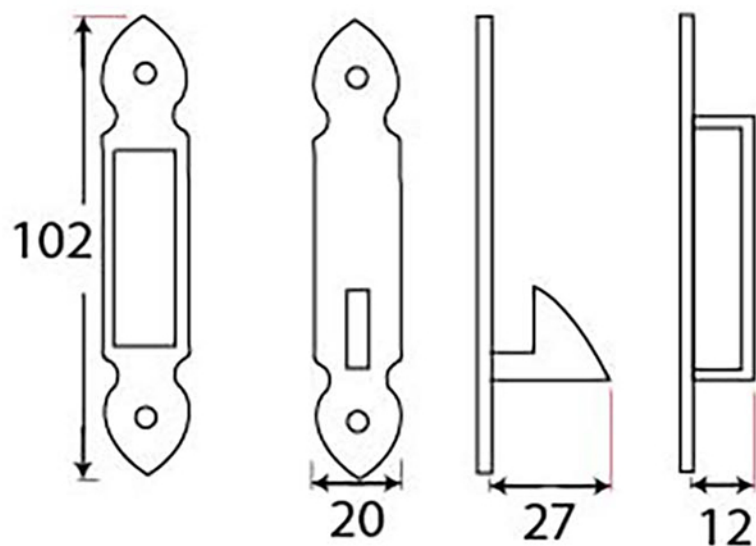

PRODUCT CODE 73264M

3/4" (19mm)
x14
gauge 8 (4mm)

HANDFORGED
TRADITIONAL
IRONMONGERY

Due to the hand crafted nature of our products all measurements are approximate and should be used as a guide only