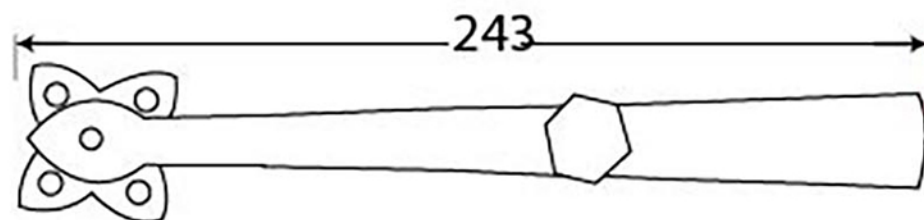

PRODUCT CODE 73264M

3/4" (19mm)
x14
gauge 8 (4mm)

HANDFORGED
TRADITIONAL
IRONMONGERY

Due to the hand crafted nature of our products all measurements are approximate and should be used as a guide only