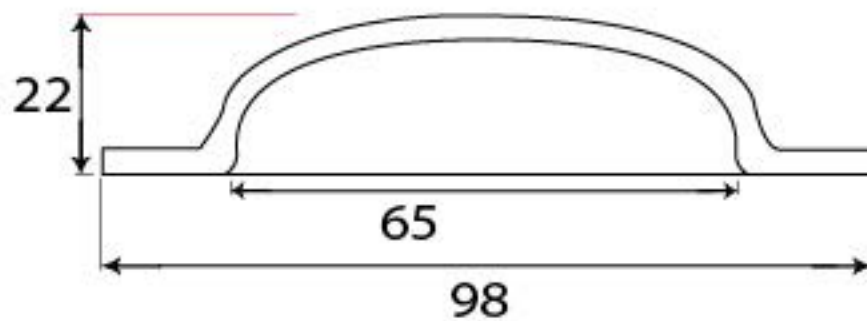

PRODUCT CODE 83520

HANDFORGED
TRADITIONAL
IRON MONGERY

Due to the hand crafted nature of our products all measurements are approximate and should be used as a guide only