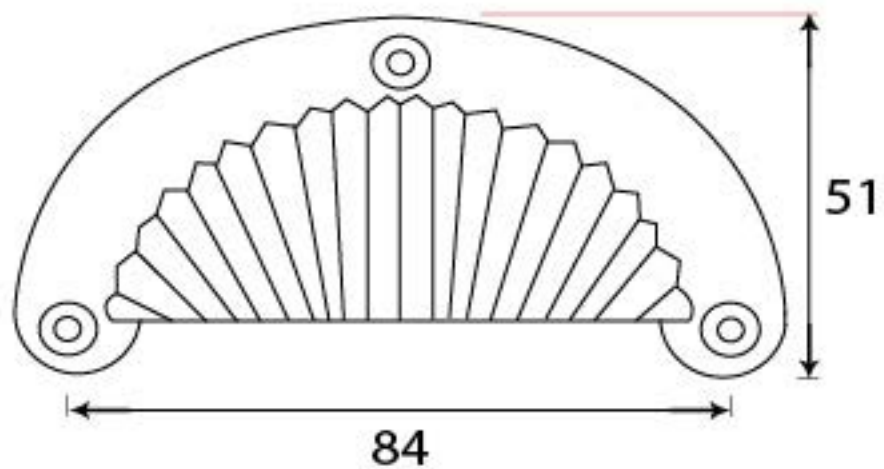

PRODUCT CODE 83520

HANDFORGED
TRADITIONAL
IRON MONGERY

Due to the hand crafted nature of our products all measurements are approximate and should be used as a guide only