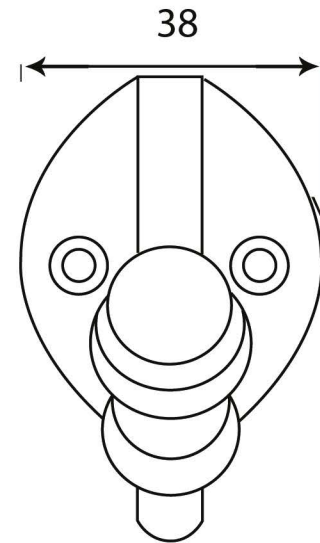

PRODUCT CODE 83522

HANDFORGED
TRADITIONAL
IRONMONGERY

Due to the hand crafted nature of our products all measurements are approximate and should be used as a guide only