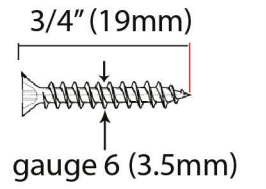

PRODUCT CODE 83522

HANDFORGED
TRADITIONAL
IRONMONGERY

Due to the hand crafted nature of our products all measurements are approximate and should be used as a guide only