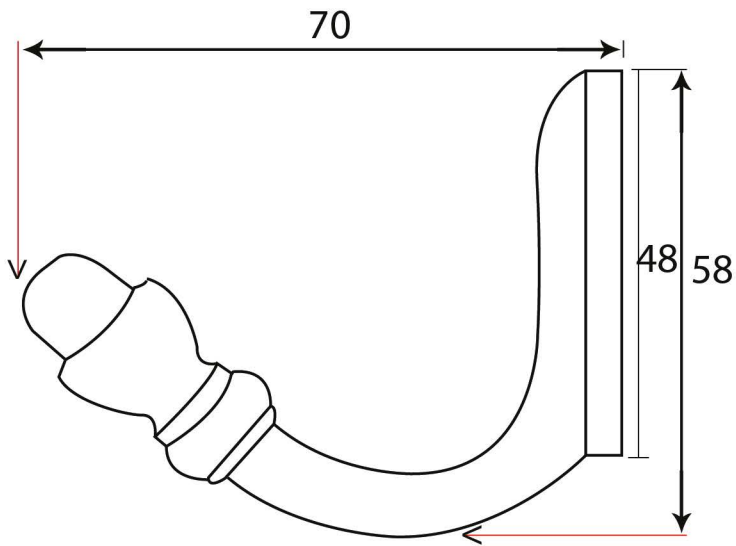

PRODUCT CODE 83522

HANDFORGED
TRADITIONAL
IRONMONGERY

Due to the hand crafted nature of our products all measurements are approximate and should be used as a guide only