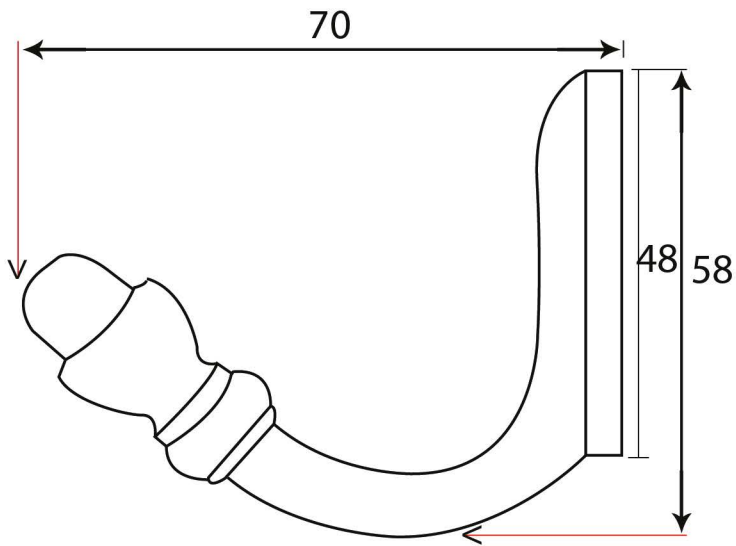

PRODUCT CODE 83523

HANDFORGED
TRADITIONAL
IRONMONGERY

Due to the hand crafted nature of our products all measurements are approximate and should be used as a guide only