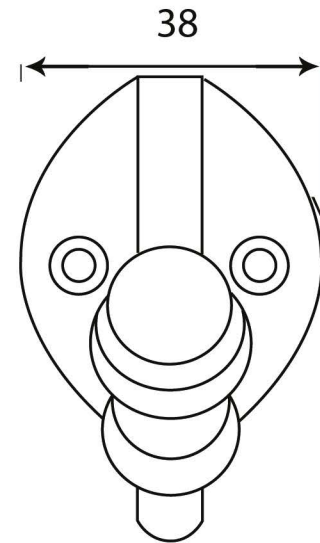

PRODUCT CODE 83523

HANDFORGED
TRADITIONAL
IRONMONGERY

Due to the hand crafted nature of our products all measurements are approximate and should be used as a guide only