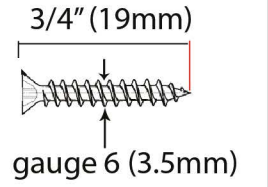

PRODUCT CODE 83523

HANDFORGED
TRADITIONAL
IRONMONGERY

Due to the hand crafted nature of our products all measurements are approximate and should be used as a guide only