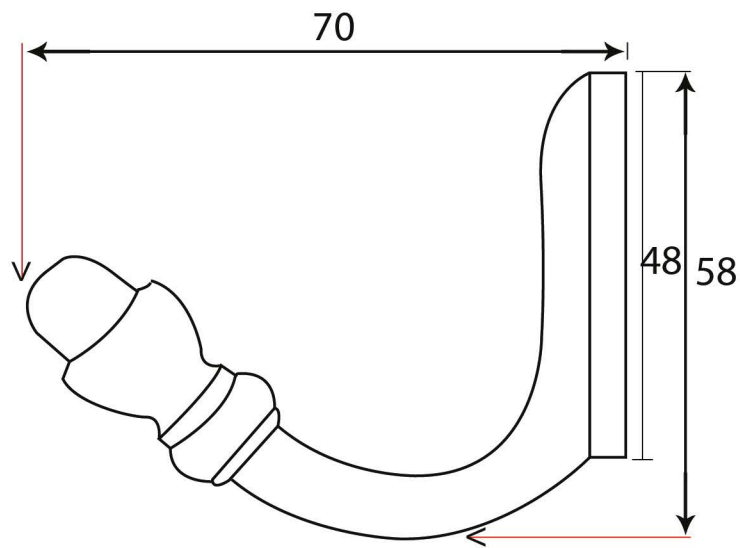

PRODUCT CODE 83524

HANDFORGED  
TRADITIONAL  
IRONMONGERY

Due to the hand crafted nature of our products all measurements are approximate and should be used as a guide only