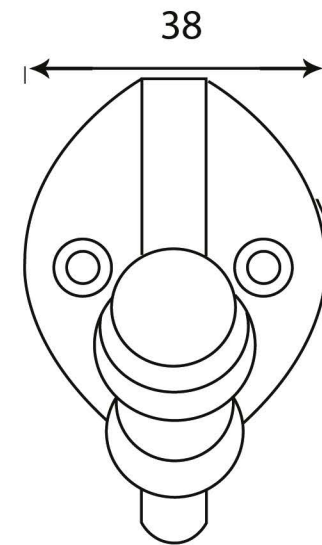

PRODUCT CODE 83524

HANDFORGED  
TRADITIONAL  
IRONMONGERY

Due to the hand crafted nature of our products all measurements are approximate and should be used as a guide only