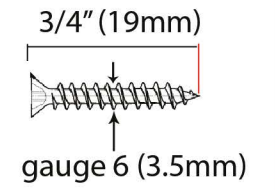

PRODUCT CODE 83524

HANDFORGED  
TRADITIONAL  
IRONMONGERY

Due to the hand crafted nature of our products all measurements are approximate and should be used as a guide only