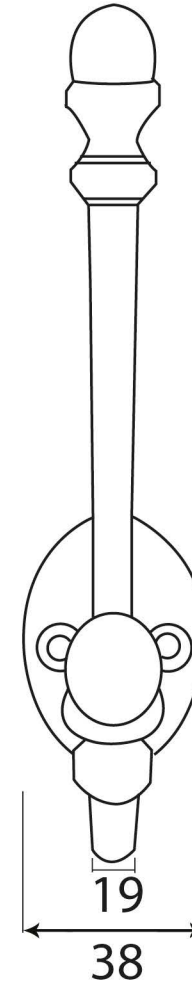

PRODUCT CODE 83525

HANDFORGED
TRADITIONAL
IRONMONGERY

Due to the hand crafted nature of our products all measurements are approximate and should be used as a guide only