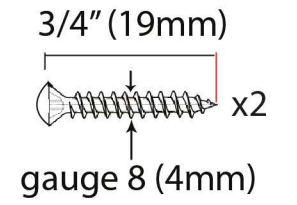

PRODUCT CODE 83525

HANDFORGED
TRADITIONAL
IRONMONGERY

Due to the hand crafted nature of our products all measurements are approximate and should be used as a guide only