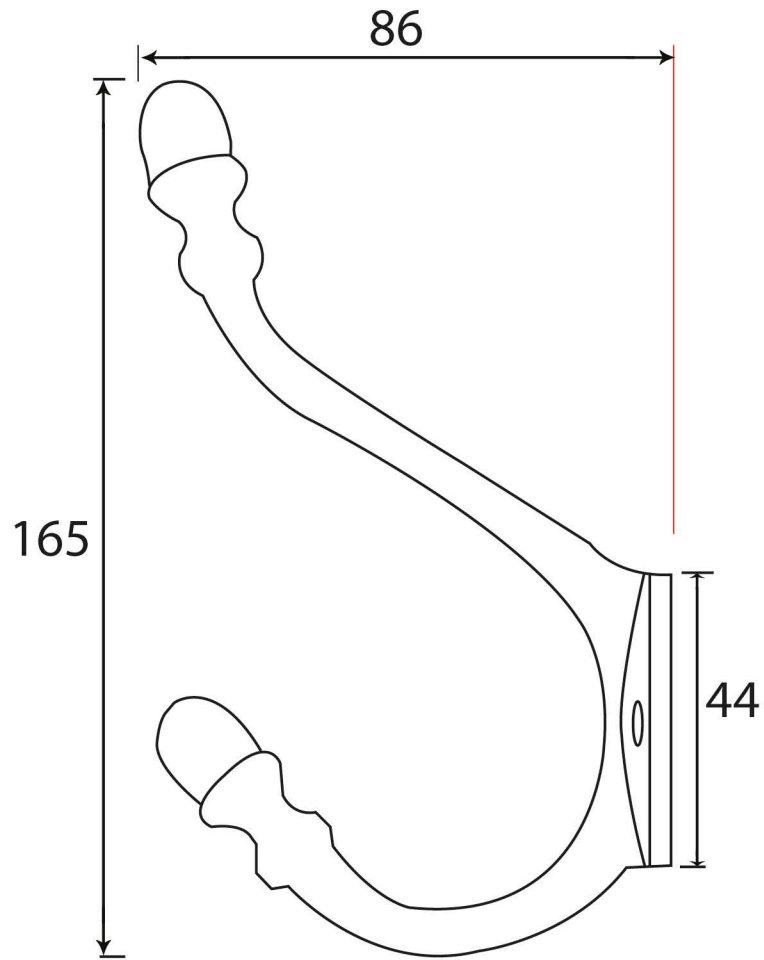

PRODUCT CODE 83525

HANDFORGED
TRADITIONAL
IRONMONGERY

Due to the hand crafted nature of our products all measurements are approximate and should be used as a guide only