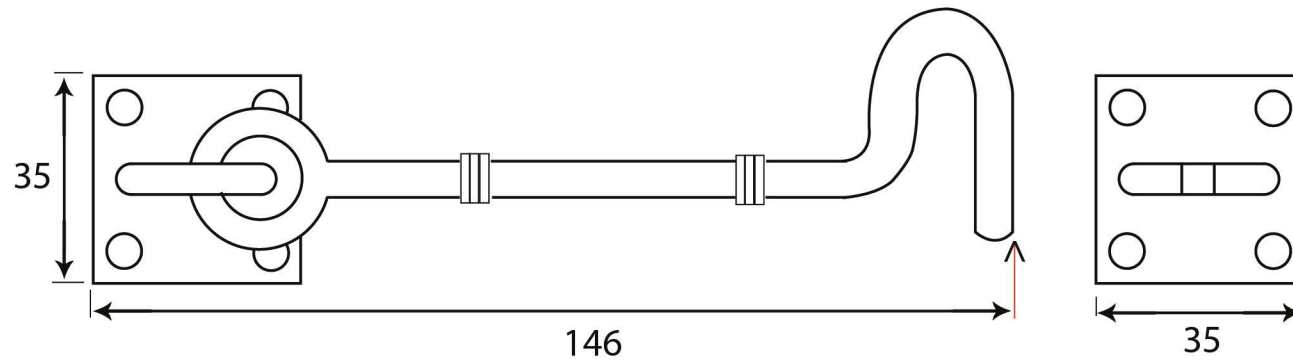

PRODUCT CODE 83541

3/4" (19mm)
x8
gauge 4 (3mm)

HANDFORGED
TRADITIONAL
IRONMONGERY

Due to the hand crafted nature of our products all measurements are approximate and should be used as a guide only