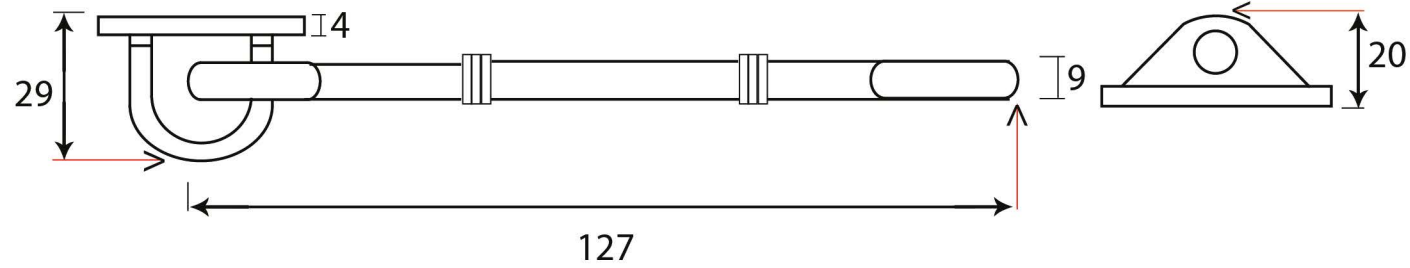

PRODUCT CODE 83541

3/4" (19mm)
x8
gauge 4 (3mm)

HANDFORGED
TRADITIONAL
IRONMONGERY

Due to the hand crafted nature of our products all measurements are approximate and should be used as a guide only