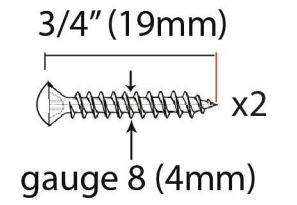

PRODUCT CODE 83542

HANDFORGED
TRADITIONAL
IRONMONGERY

Due to the hand crafted nature of our products all measurements are approximate and should be used as a guide only