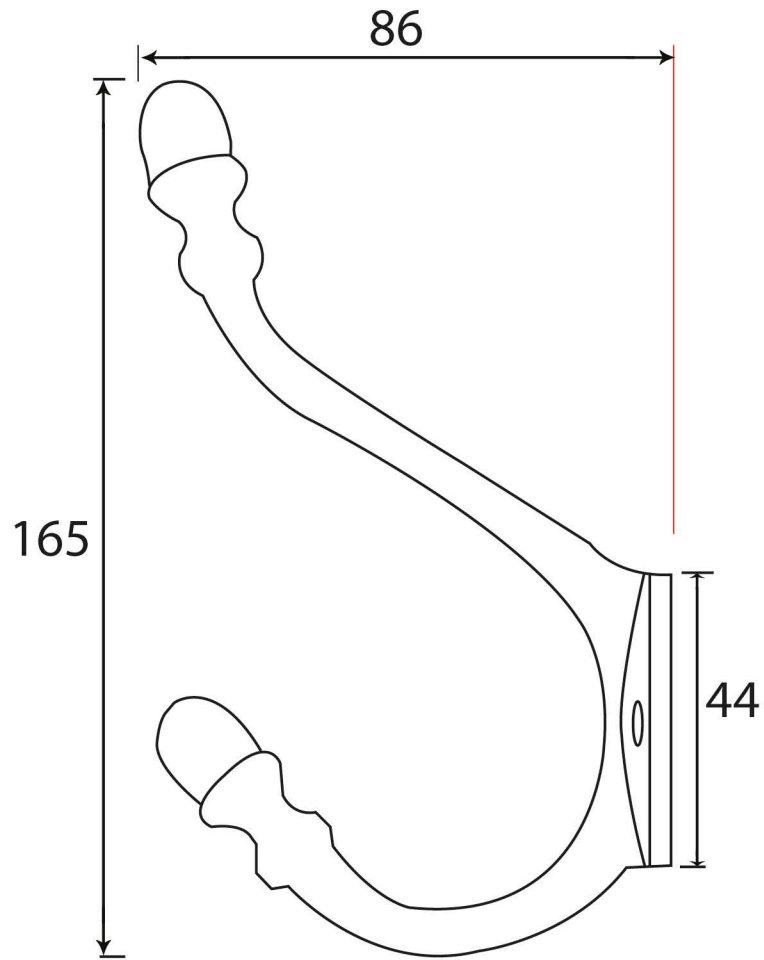

PRODUCT CODE 83542

HANDFORGED
TRADITIONAL
IRONMONGERY

Due to the hand crafted nature of our products all measurements are approximate and should be used as a guide only