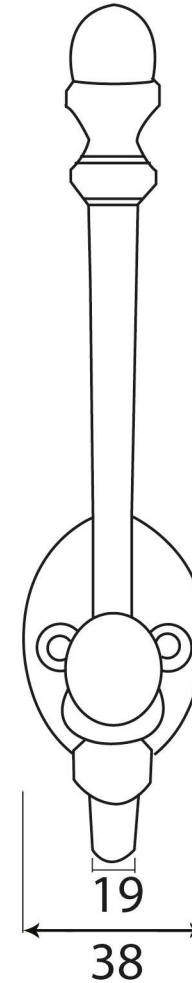

PRODUCT CODE 83542

HANDFORGED
TRADITIONAL
IRONMONGERY

Due to the hand crafted nature of our products all measurements are approximate and should be used as a guide only