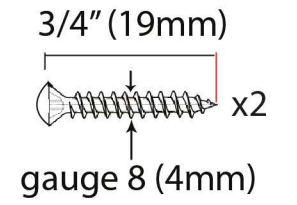

PRODUCT CODE 83543

HANDFORGED
TRADITIONAL
IRONMONGERY

Due to the hand crafted nature of our products all measurements are approximate and should be used as a guide only