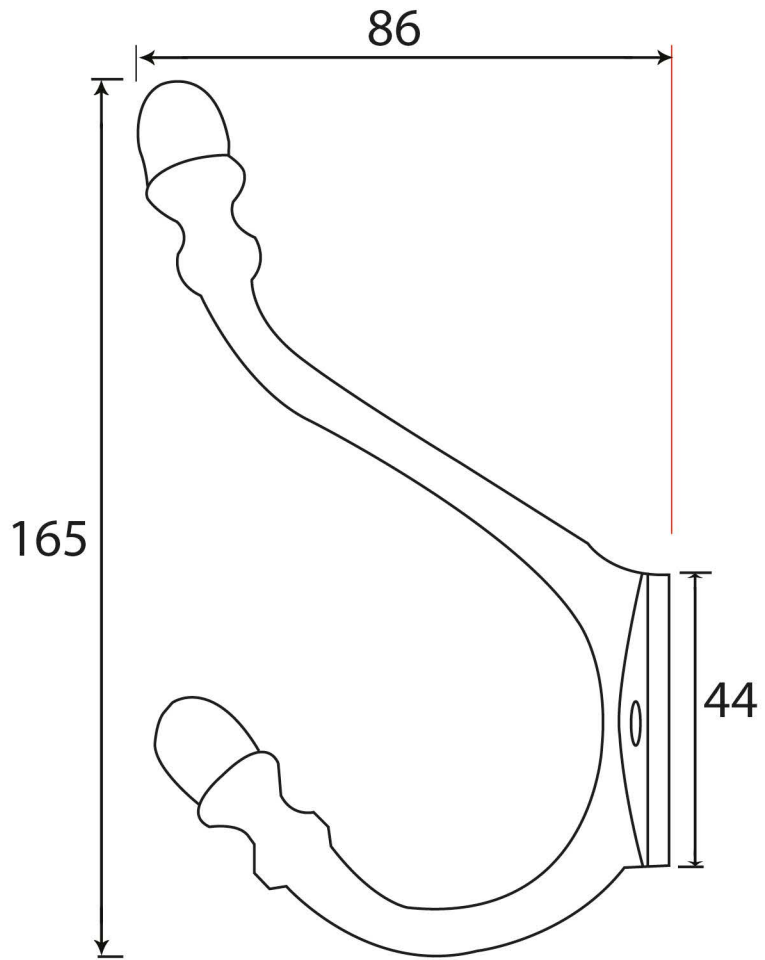

PRODUCT CODE 83543

HANDFORGED
TRADITIONAL
IRONMONGERY

Due to the hand crafted nature of our products all measurements are approximate and should be used as a guide only