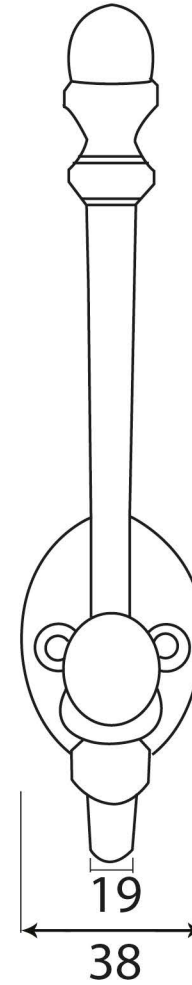

PRODUCT CODE 83543

HANDFORGED
TRADITIONAL
IRONMONGERY

Due to the hand crafted nature of our products all measurements are approximate and should be used as a guide only