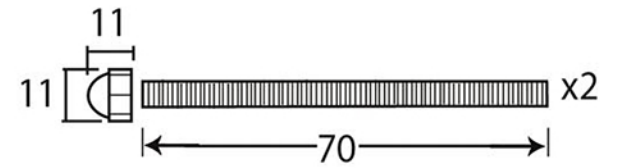

PRODUCT CODE 83544

Letterplate Thickness: 6mm

HANDFORGED
TRADITIONAL
IRONMONGERY

Due to the hand crafted nature of our products all measurements are approximate and should be used as a guide only