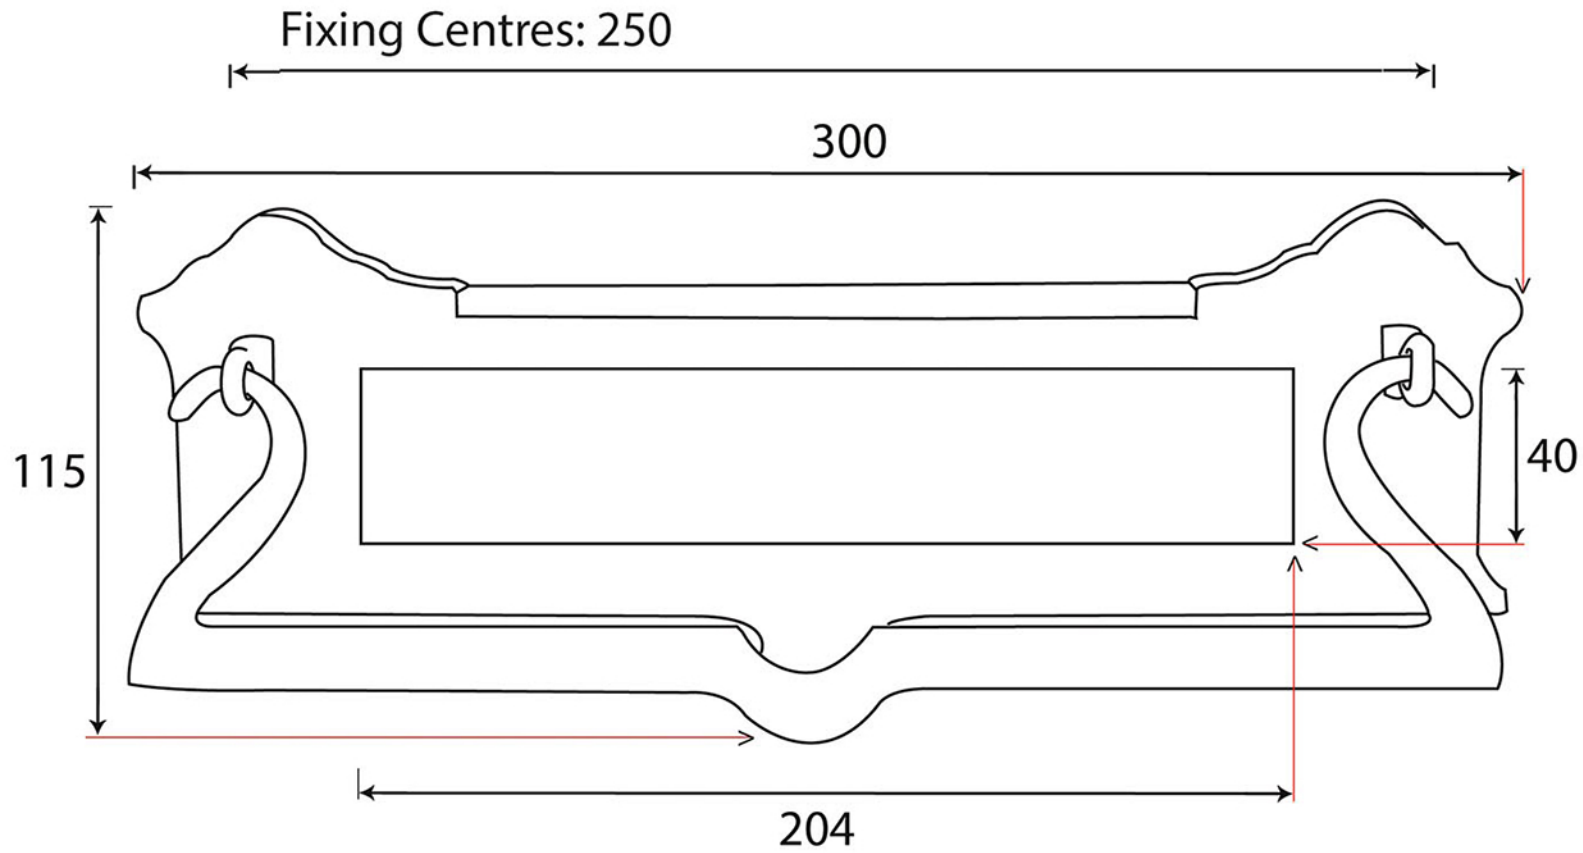

PRODUCT CODE 83544

Letterplate Thickness: 6mm

HANDFORGED
TRADITIONAL
IRONMONGERY

Due to the hand crafted nature of our products all measurements are approximate and should be used as a guide only