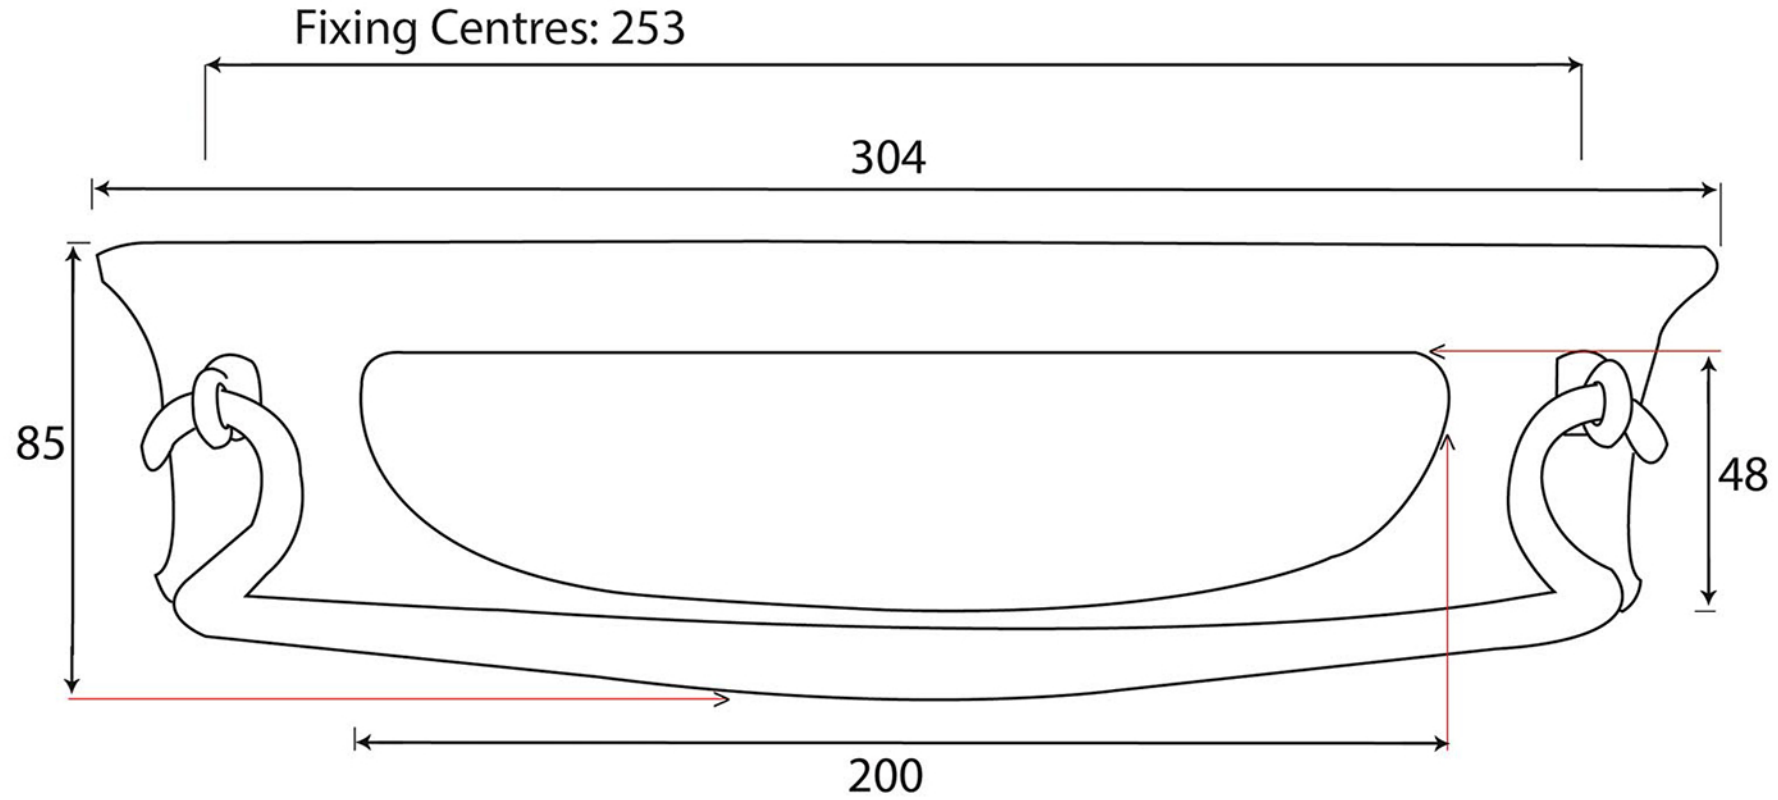

PRODUCT CODE 83545

Letterplate Thickness: 6mm

HANDFORGED  
TRADITIONAL  
IRONMONGERY

Due to the hand crafted nature of our products all measurements are approximate and should be used as a guide only