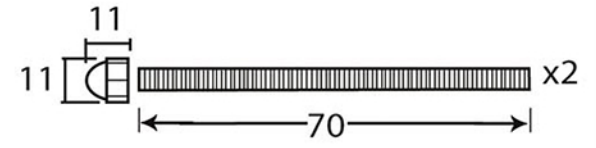

PRODUCT CODE 83545

Letterplate Thickness: 6mm

HANDFORGED  
TRADITIONAL  
IRONMONGERY

Due to the hand crafted nature of our products all measurements are approximate and should be used as a guide only