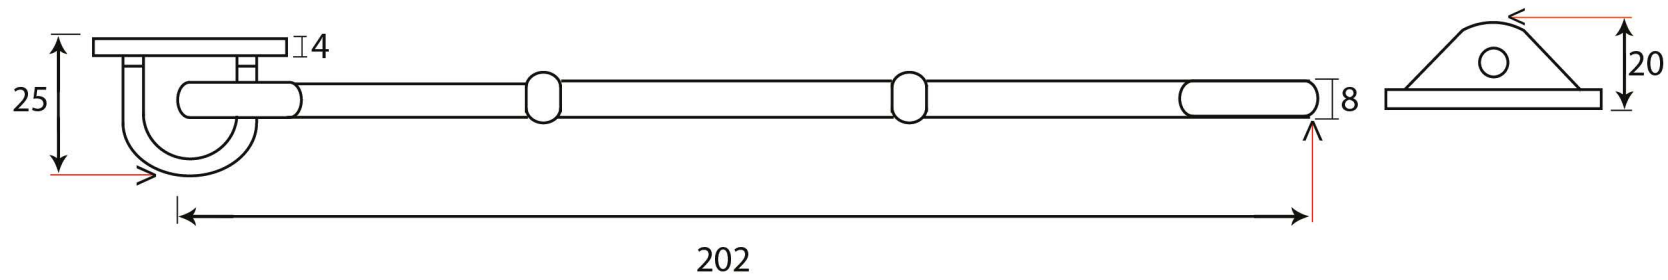

PRODUCT CODE 83546

3/4" (19mm)
x8
gauge 8 (4mm)

HANDFORGED
TRADITIONAL
IRONMONGERY

Due to the hand crafted nature of our products all measurements are approximate and should be used as a guide only