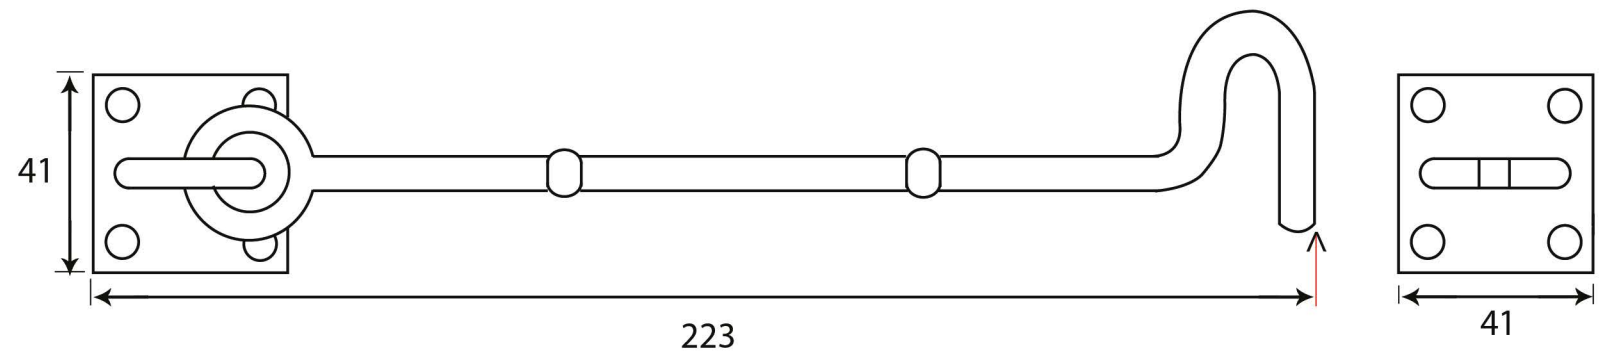

PRODUCT CODE 83546

3/4" (19mm)
x8
gauge 8 (4mm)

HANDFORGED
TRADITIONAL
IRONMONGERY

Due to the hand crafted nature of our products all measurements are approximate and should be used as a guide only