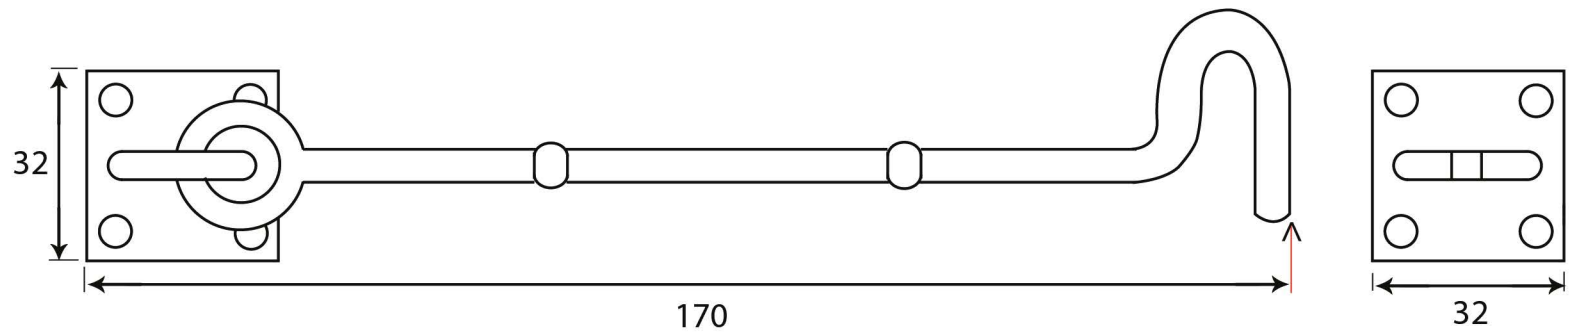

PRODUCT CODE 83547

3/4" (19mm)
x8
gauge 6 (3.5mm)

HANDFORGED
TRADITIONAL
IRONMONGERY

Due to the hand crafted nature of our products all measurements are approximate and should be used as a guide only