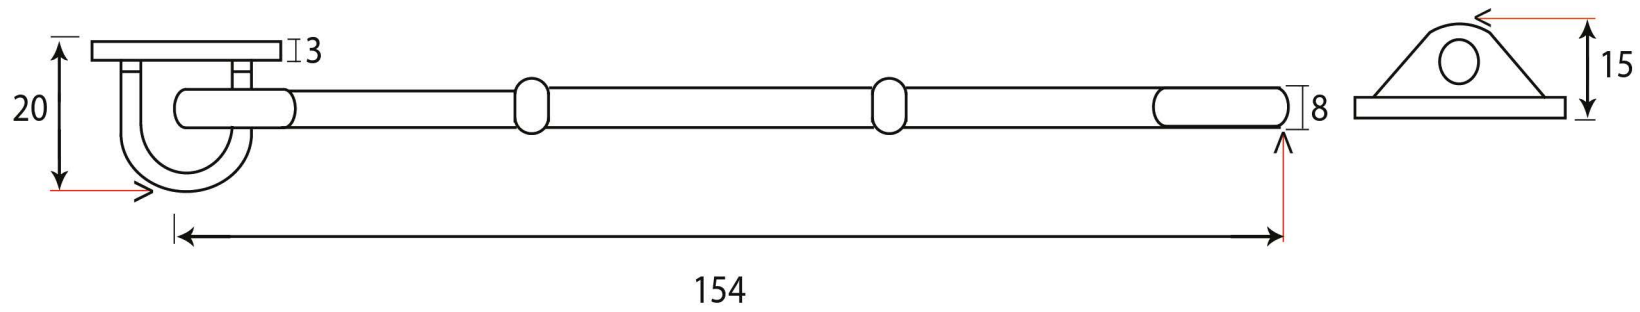

PRODUCT CODE 83547

3/4" (19mm)
x8
gauge 6 (3.5mm)

HANDFORGED
TRADITIONAL
IRONMONGERY

Due to the hand crafted nature of our products all measurements are approximate and should be used as a guide only