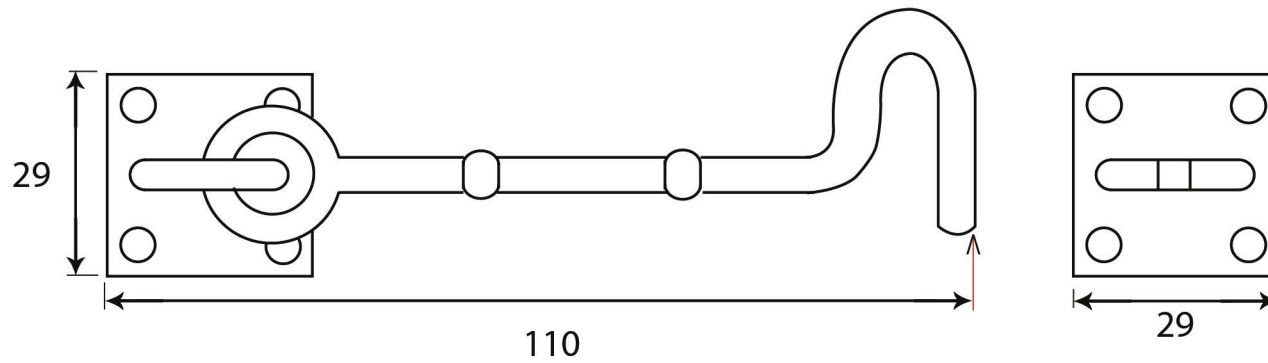

PRODUCT CODE 83548

3/4" (19mm)
x8
gauge 4 (3mm)

HANDFORGED
TRADITIONAL
IRONMONGERY

Due to the hand crafted nature of our products all measurements are approximate and should be used as a guide only