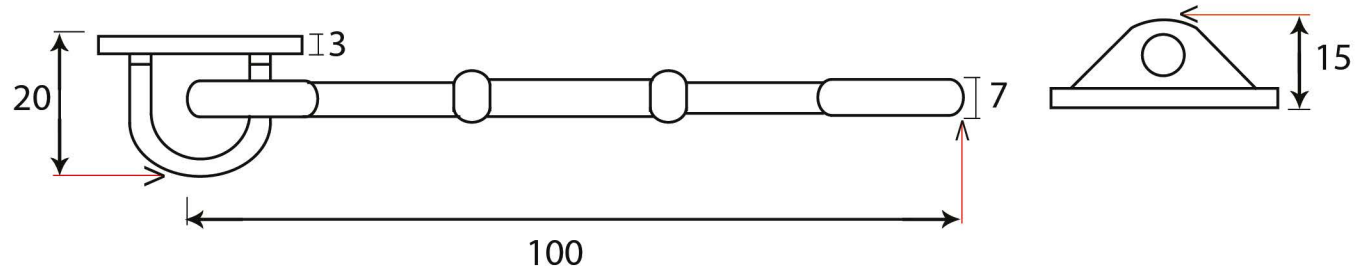

PRODUCT CODE 83548

3/4" (19mm)
x8
gauge 4 (3mm)

HANDFORGED
TRADITIONAL
IRONMONGERY

Due to the hand crafted nature of our products all measurements are approximate and should be used as a guide only