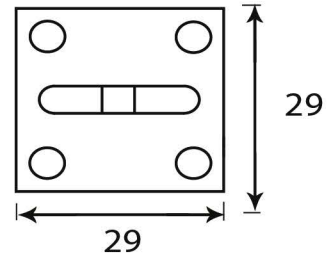

PRODUCT CODE 83549

3/4" (19mm)
x8
gauge 4 (3mm)

HANDFORGED
TRADITIONAL
IRONMONGERY

Due to the hand crafted nature of our products all measurements are approximate and should be used as a guide only