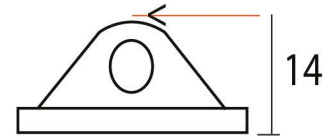

PRODUCT CODE 83549

3/4" (19mm)
x8
gauge 4 (3mm)

HANDFORGED
TRADITIONAL
IRONMONGERY

Due to the hand crafted nature of our products all measurements are approximate and should be used as a guide only