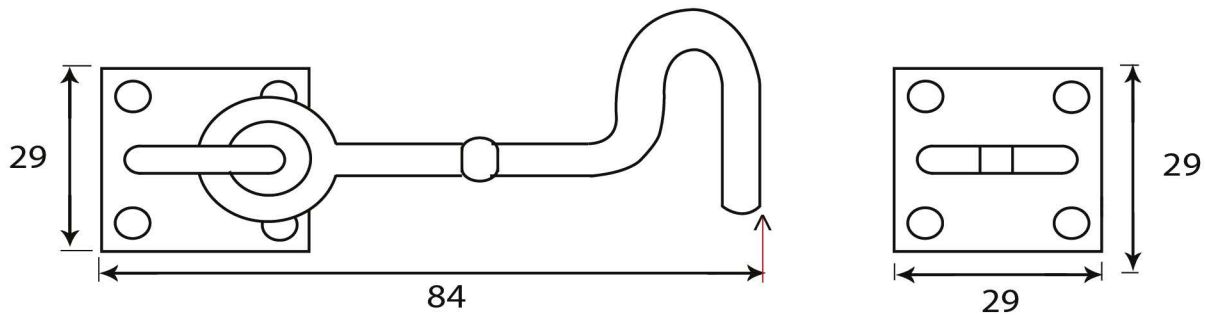

PRODUCT CODE 83549

3/4" (19mm)
x8
gauge 4 (3mm)

HANDFORGED
TRADITIONAL
IRONMONGERY

Due to the hand crafted nature of our products all measurements are approximate and should be used as a guide only