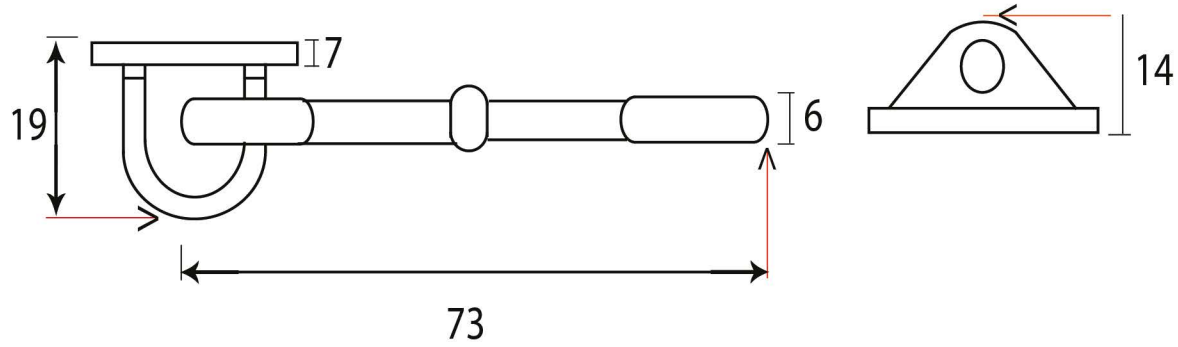

PRODUCT CODE 83549

3/4" (19mm)
x8
gauge 4 (3mm)

HANDFORGED
TRADITIONAL
IRONMONGERY

Due to the hand crafted nature of our products all measurements are approximate and should be used as a guide only