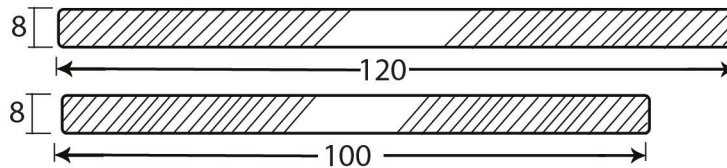

PRODUCT CODE 83562

HANDFORGED
TRADITIONAL
IRONMONGERY

Due to the hand crafted nature of our products all measurements are approximate and should be used as a guide only