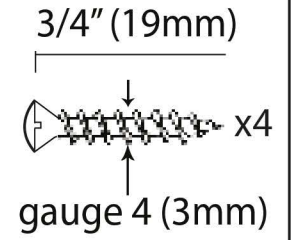

PRODUCT CODE 83562

HANDFORGED
TRADITIONAL
IRONMONGERY

Due to the hand crafted nature of our products all measurements are approximate and should be used as a guide only