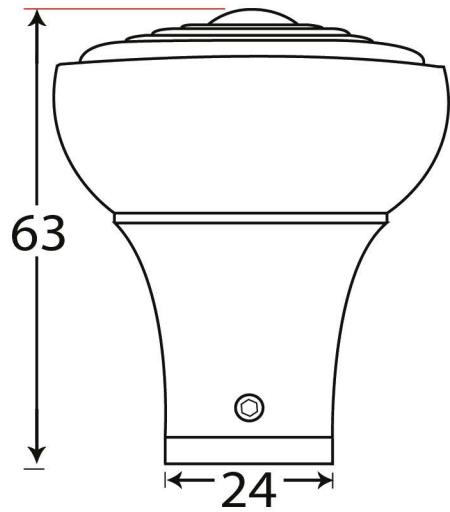

PRODUCT CODE 83562

HANDFORGED
TRADITIONAL
IRONMONGERY

Due to the hand crafted nature of our products all measurements are approximate and should be used as a guide only