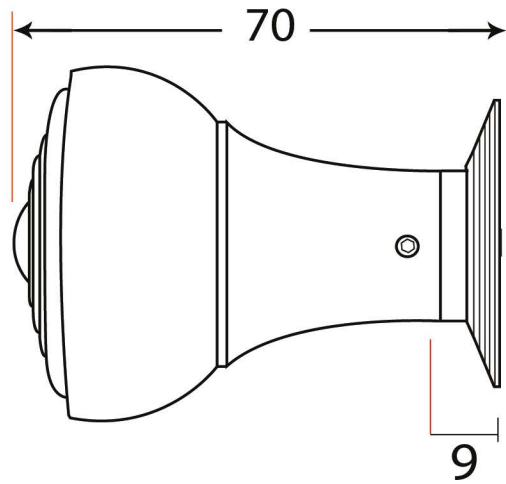

PRODUCT CODE 83562

HANDFORGED
TRADITIONAL
IRONMONGERY

Due to the hand crafted nature of our products all measurements are approximate and should be used as a guide only