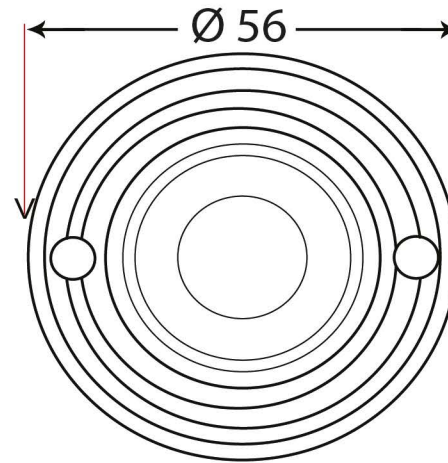

PRODUCT CODE 83562

HANDFORGED
TRADITIONAL
IRONMONGERY

Due to the hand crafted nature of our products all measurements are approximate and should be used as a guide only