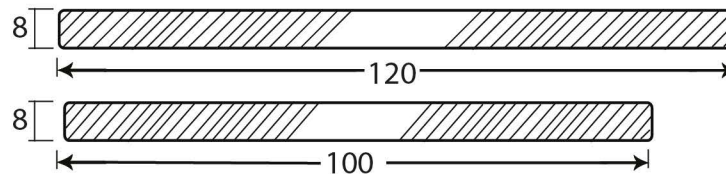

PRODUCT CODE 83563

HANDFORGED
TRADITIONAL
IRONMONGERY

Due to the hand crafted nature of our products all measurements are approximate and should be used as a guide only