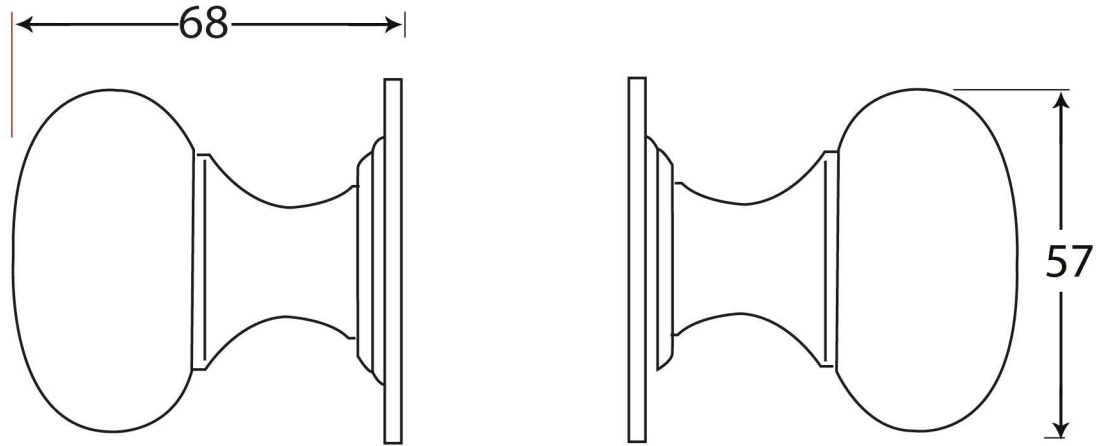

PRODUCT CODE 83563

HANDFORGED
TRADITIONAL
IRONMONGERY

Due to the hand crafted nature of our products all measurements are approximate and should be used as a guide only