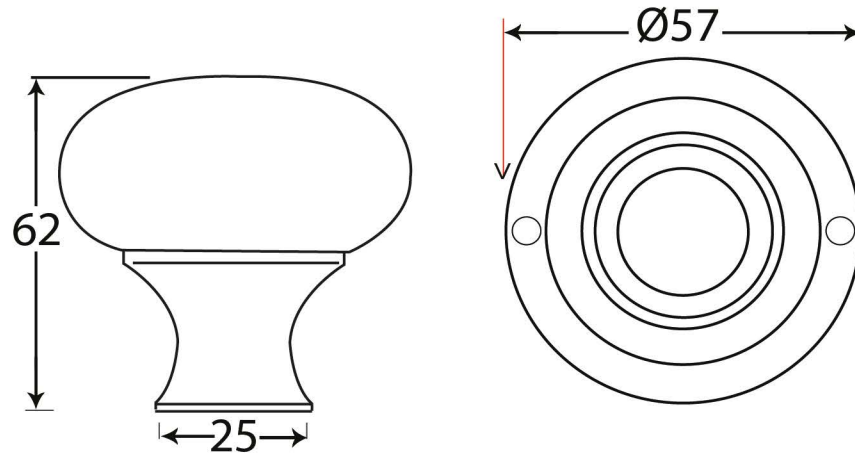

PRODUCT CODE 83563

HANDFORGED
TRADITIONAL
IRONMONGERY

Due to the hand crafted nature of our products all measurements are approximate and should be used as a guide only