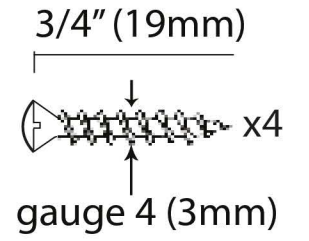

PRODUCT CODE 83563

HANDFORGED
TRADITIONAL
IRONMONGERY

Due to the hand crafted nature of our products all measurements are approximate and should be used as a guide only