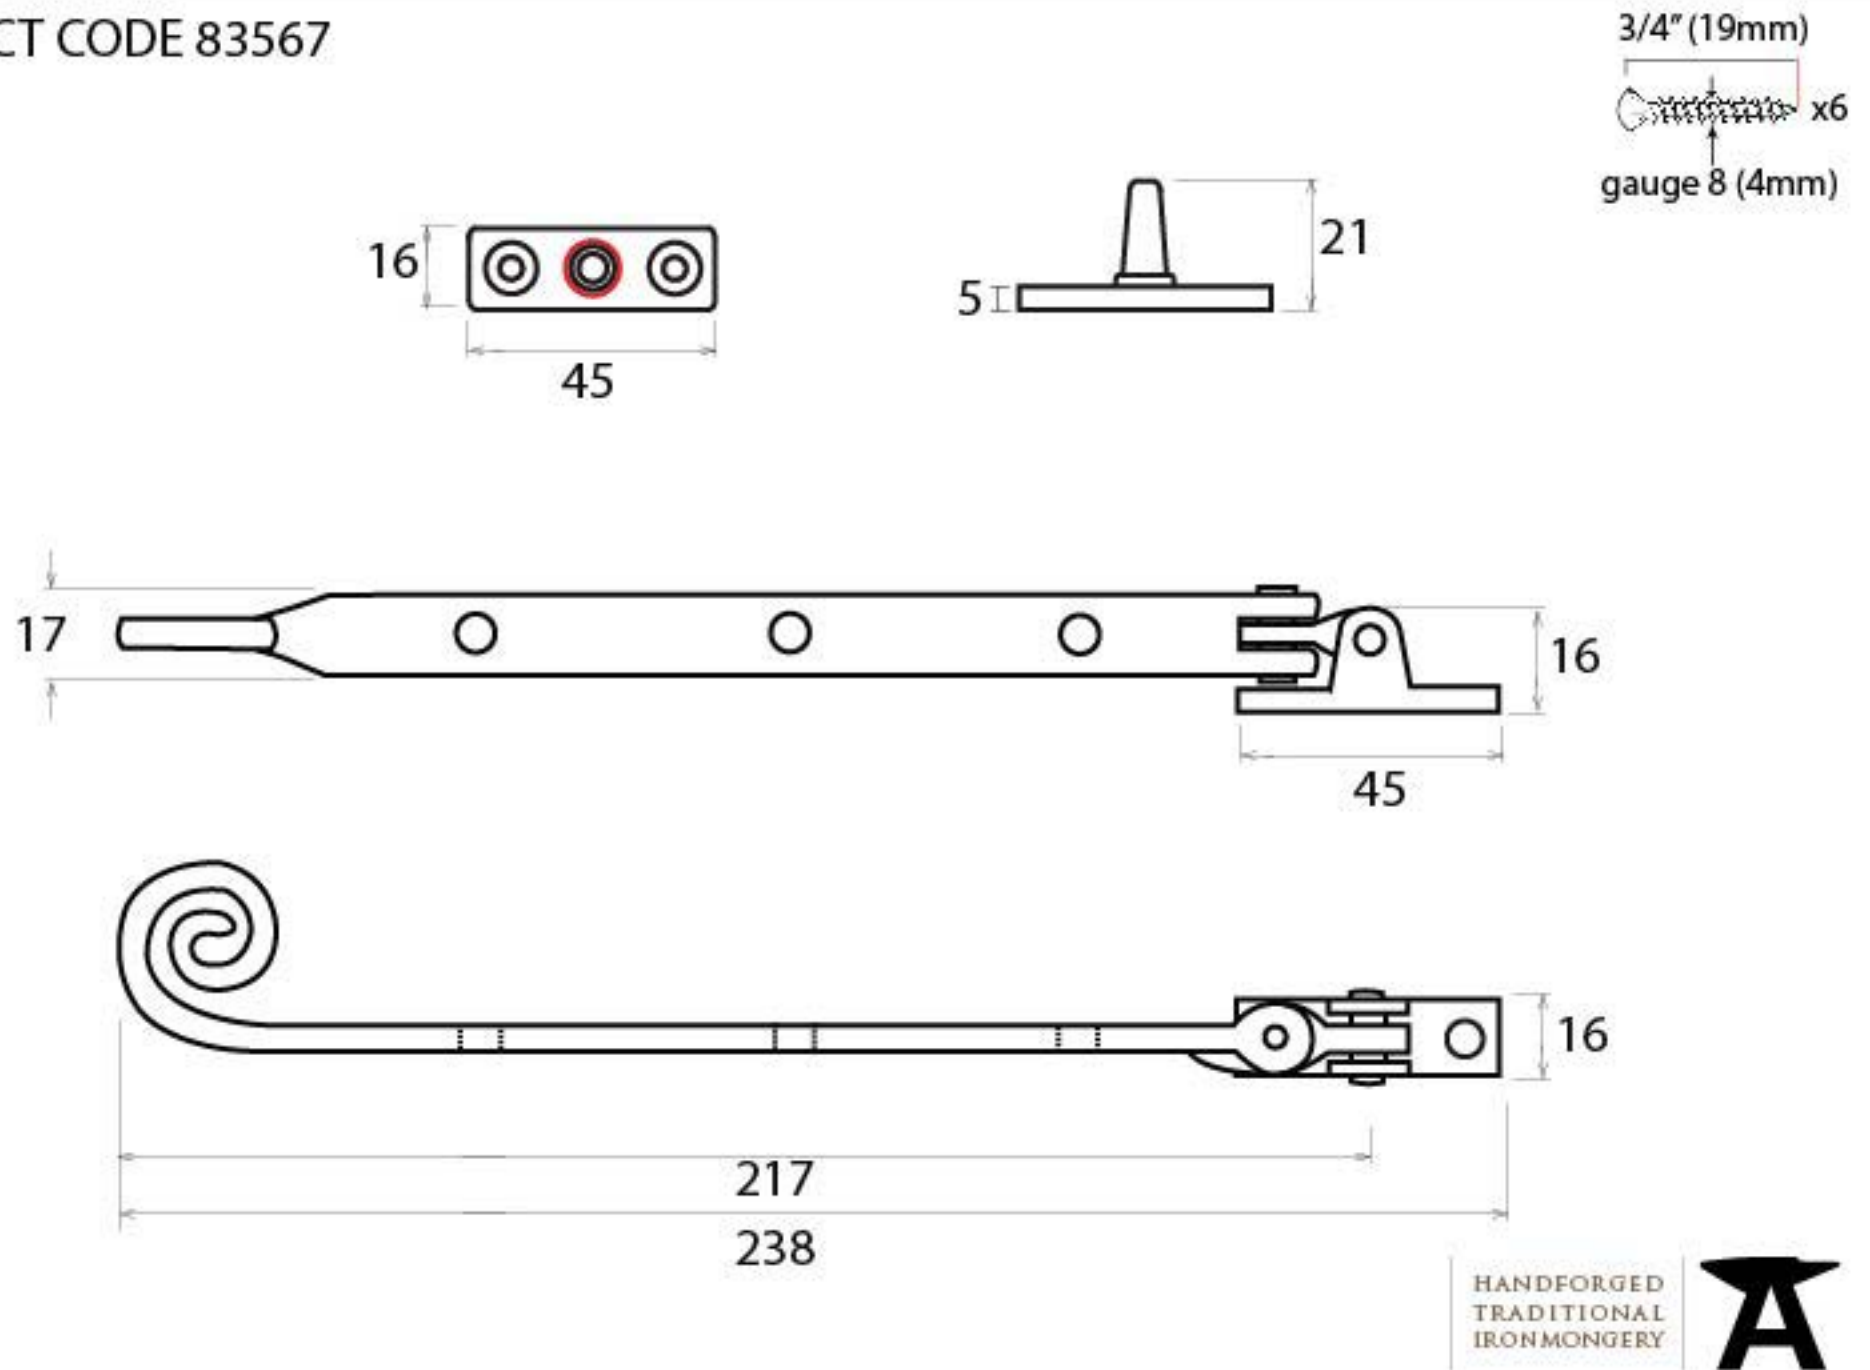

PRODUCT CODE 83567

Due to the hand crafted nature of our products all measurements are approximate and should be used as a guide only