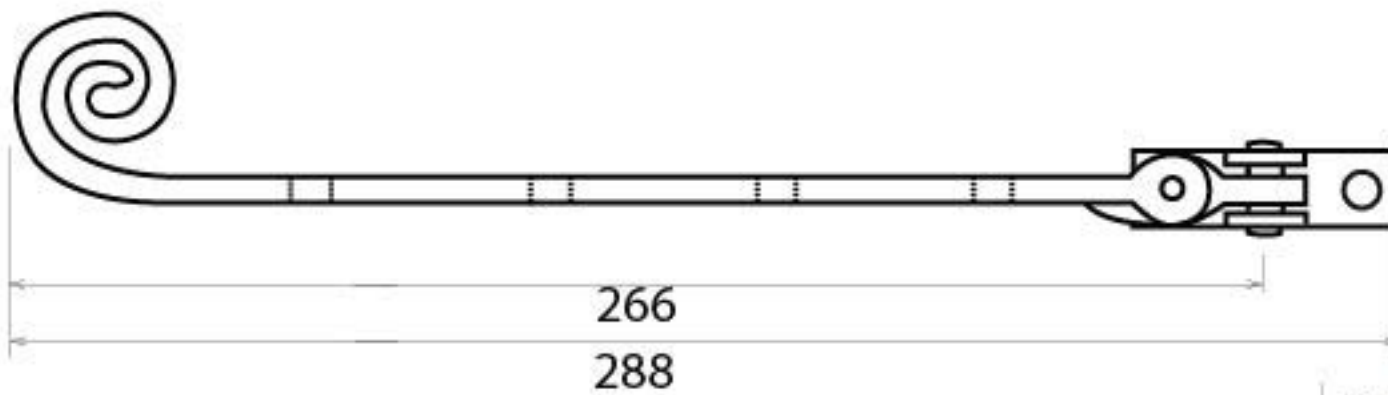

PRODUCT CODE 83568

3/4" (19mm)  
x6  
gauge 8 (4mm)

HANDFORGED  
TRADITIONAL  
IRON MONGERY

Due to the hand crafted nature of our products all measurements are approximate and should be used as a guide only