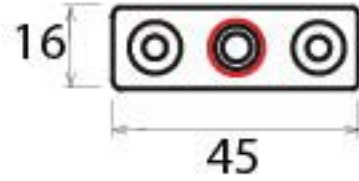

PRODUCT CODE 83568

3/4" (19mm)  
x6  
gauge 8 (4mm)

HANDFORGED  
TRADITIONAL  
IRON MONGERY

Due to the hand crafted nature of our products all measurements are approximate and should be used as a guide only