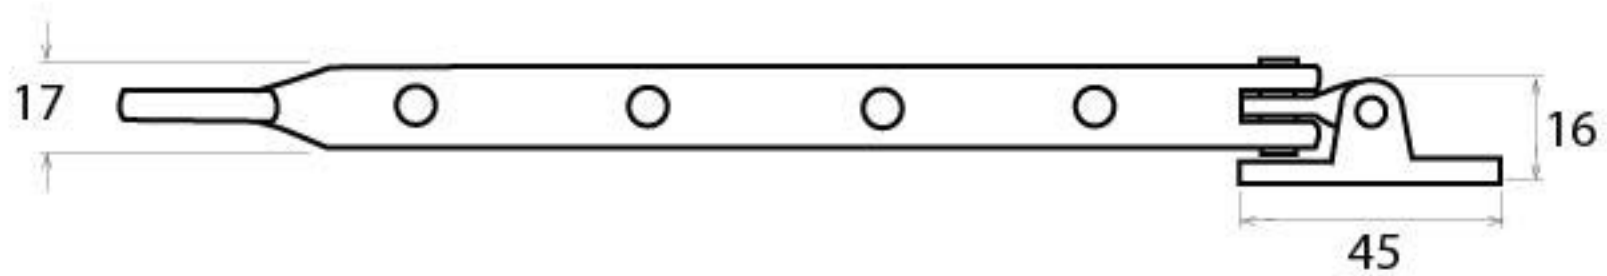

PRODUCT CODE 83568

3/4" (19mm)  
x6  
gauge 8 (4mm)

HANDFORGED  
TRADITIONAL  
IRON MONGERY

Due to the hand crafted nature of our products all measurements are approximate and should be used as a guide only