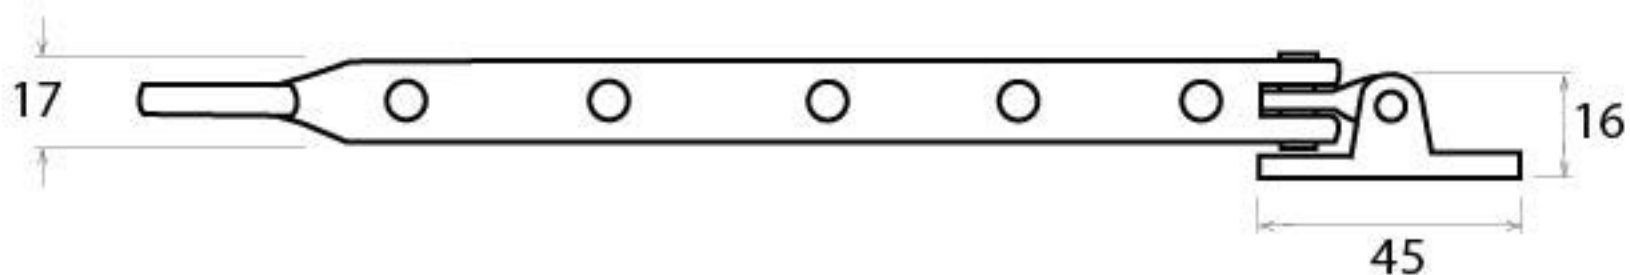

PRODUCT CODE 83569

HANDFORGED
TRADITIONAL
IRON MONGERY

Due to the hand crafted nature of our products all measurements are approximate and should be used as a guide only