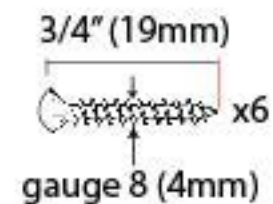

PRODUCT CODE 83569

HANDFORGED
TRADITIONAL
IRON MONGERY

Due to the hand crafted nature of our products all measurements are approximate and should be used as a guide only