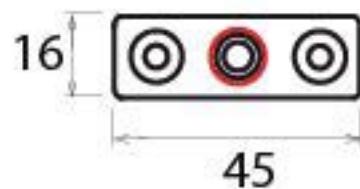

PRODUCT CODE 83569

HANDFORGED
TRADITIONAL
IRON MONGERY

Due to the hand crafted nature of our products all measurements are approximate and should be used as a guide only