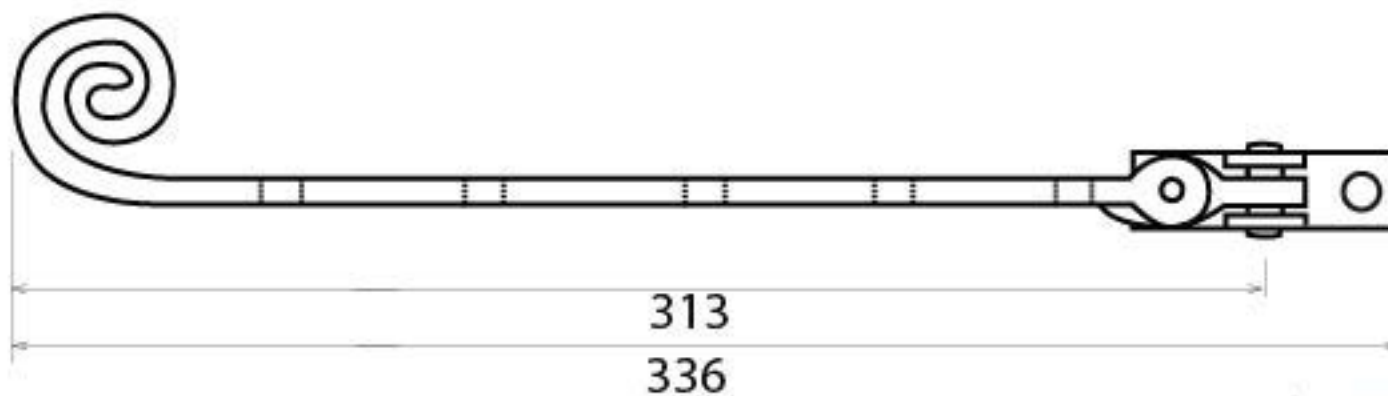

PRODUCT CODE 83569

HANDFORGED
TRADITIONAL
IRON MONGERY

Due to the hand crafted nature of our products all measurements are approximate and should be used as a guide only