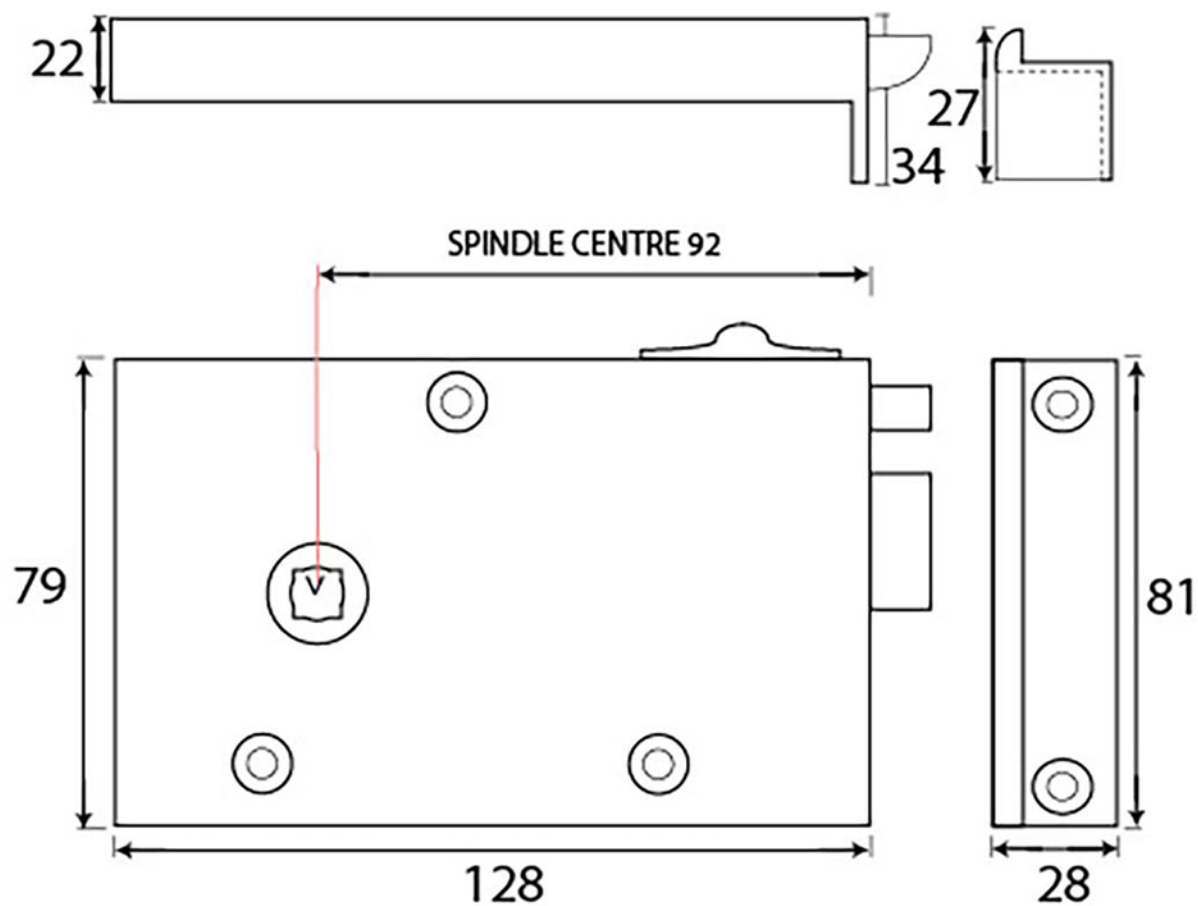

PRODUCT CODE 83570

1 & 1/2" (38mm)
x5
gauge 8 (4mm)

HANDFORGED
TRADITIONAL
IRONMONGERY

Due to the hand crafted nature of our products all measurements are approximate and should be used as a guide only