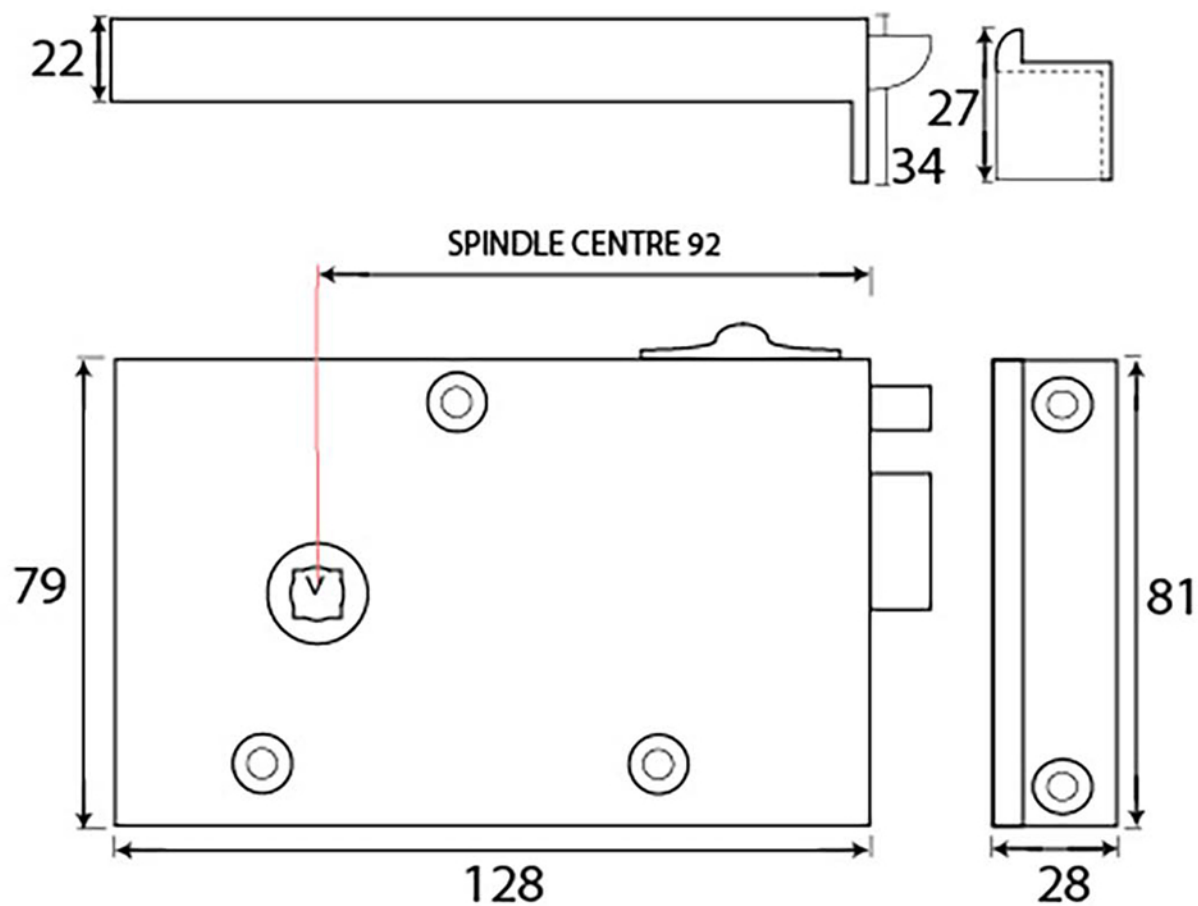

PRODUCT CODE 83571

1 & 9/10" (48mm)

x5  
gauge 8 (4mm)

HANDFORGED  
TRADITIONAL  
IRONMONGERY

Due to the hand crafted nature of our products all measurements are approximate and should be used as a guide only