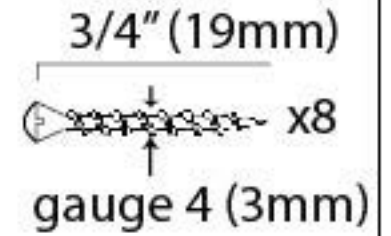

PRODUCT CODE 83573

HANDFORGED  
TRADITIONAL  
IRON MONGERY

Due to the hand crafted nature of our products all measurements are approximate and should be used as a guide only