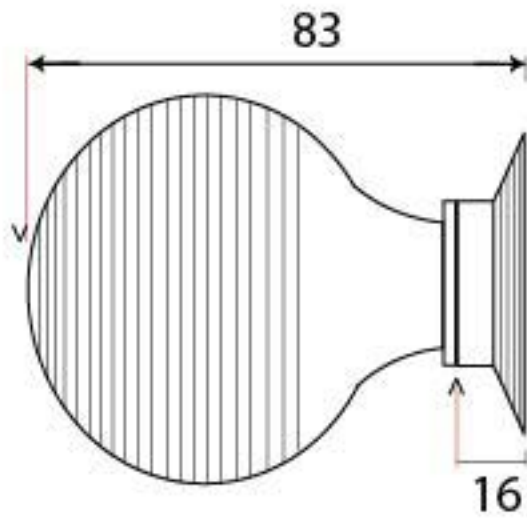

PRODUCT CODE 83573

HANDFORGED  
TRADITIONAL  
IRON MONGERY

Due to the hand crafted nature of our products all measurements are approximate and should be used as a guide only