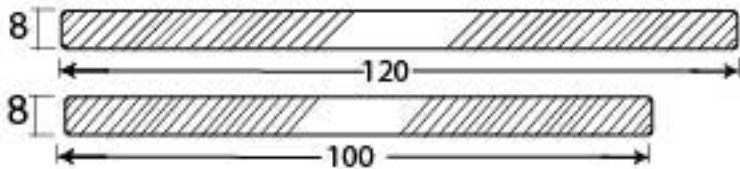

PRODUCT CODE 83573

HANDFORGED  
TRADITIONAL  
IRON MONGERY

Due to the hand crafted nature of our products all measurements are approximate and should be used as a guide only