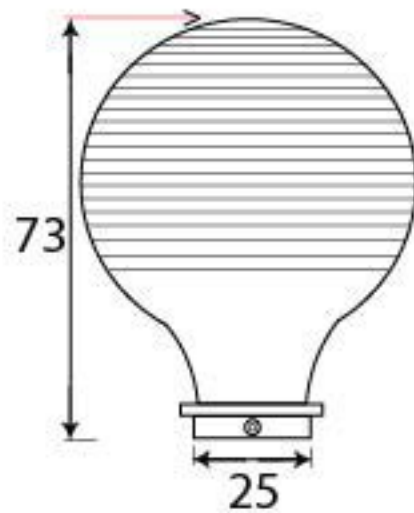

PRODUCT CODE 83573

HANDFORGED  
TRADITIONAL  
IRON MONGERY

Due to the hand crafted nature of our products all measurements are approximate and should be used as a guide only