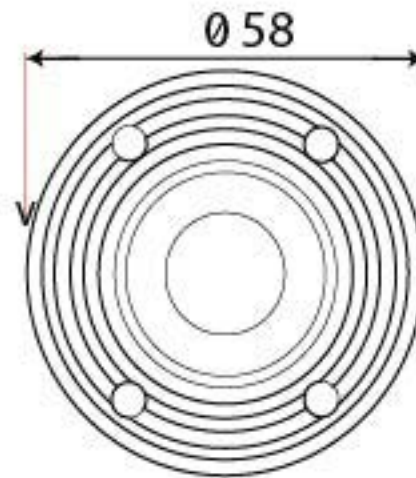

PRODUCT CODE 83573

HANDFORGED  
TRADITIONAL  
IRON MONGERY

Due to the hand crafted nature of our products all measurements are approximate and should be used as a guide only