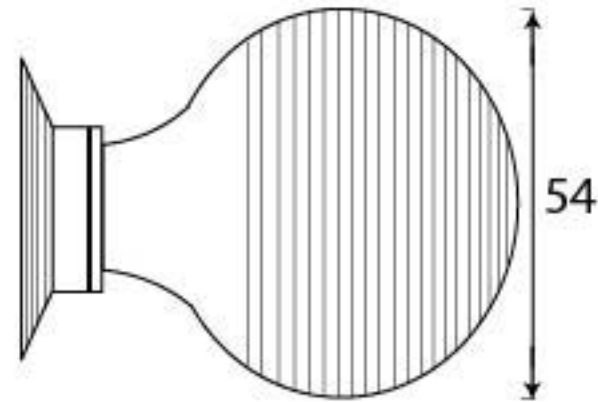

PRODUCT CODE 83574

HANDFORGED  
TRADITIONAL  
IRON MONGERY

Due to the hand crafted nature of our products all measurements are approximate and should be used as a guide only