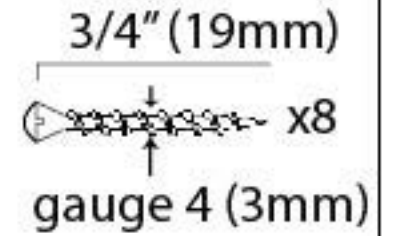

PRODUCT CODE 83574

HANDFORGED  
TRADITIONAL  
IRON MONGERY

Due to the hand crafted nature of our products all measurements are approximate and should be used as a guide only