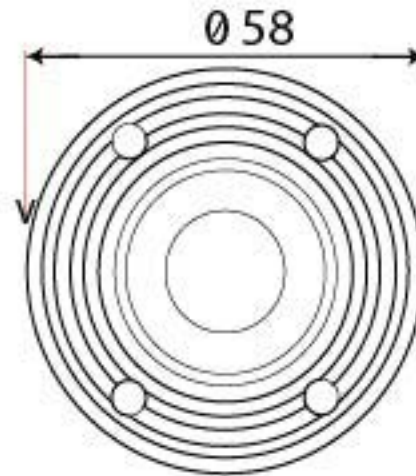

PRODUCT CODE 83574

HANDFORGED  
TRADITIONAL  
IRON MONGERY

Due to the hand crafted nature of our products all measurements are approximate and should be used as a guide only