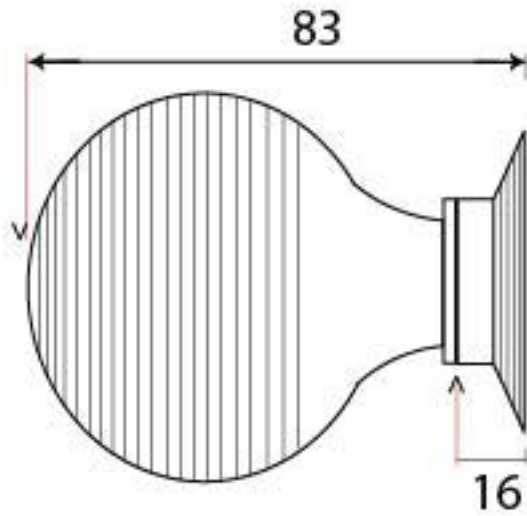

PRODUCT CODE 83574

HANDFORGED  
TRADITIONAL  
IRON MONGERY

Due to the hand crafted nature of our products all measurements are approximate and should be used as a guide only