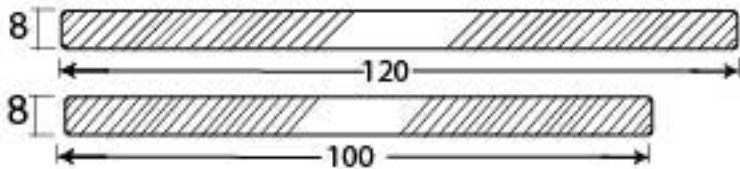

PRODUCT CODE 83574

HANDFORGED  
TRADITIONAL  
IRON MONGERY

Due to the hand crafted nature of our products all measurements are approximate and should be used as a guide only