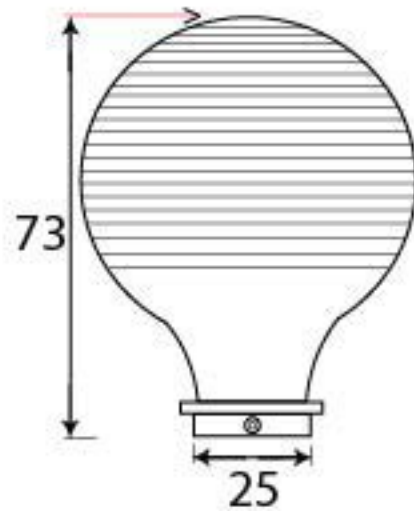

PRODUCT CODE 83574

HANDFORGED  
TRADITIONAL  
IRON MONGERY

Due to the hand crafted nature of our products all measurements are approximate and should be used as a guide only