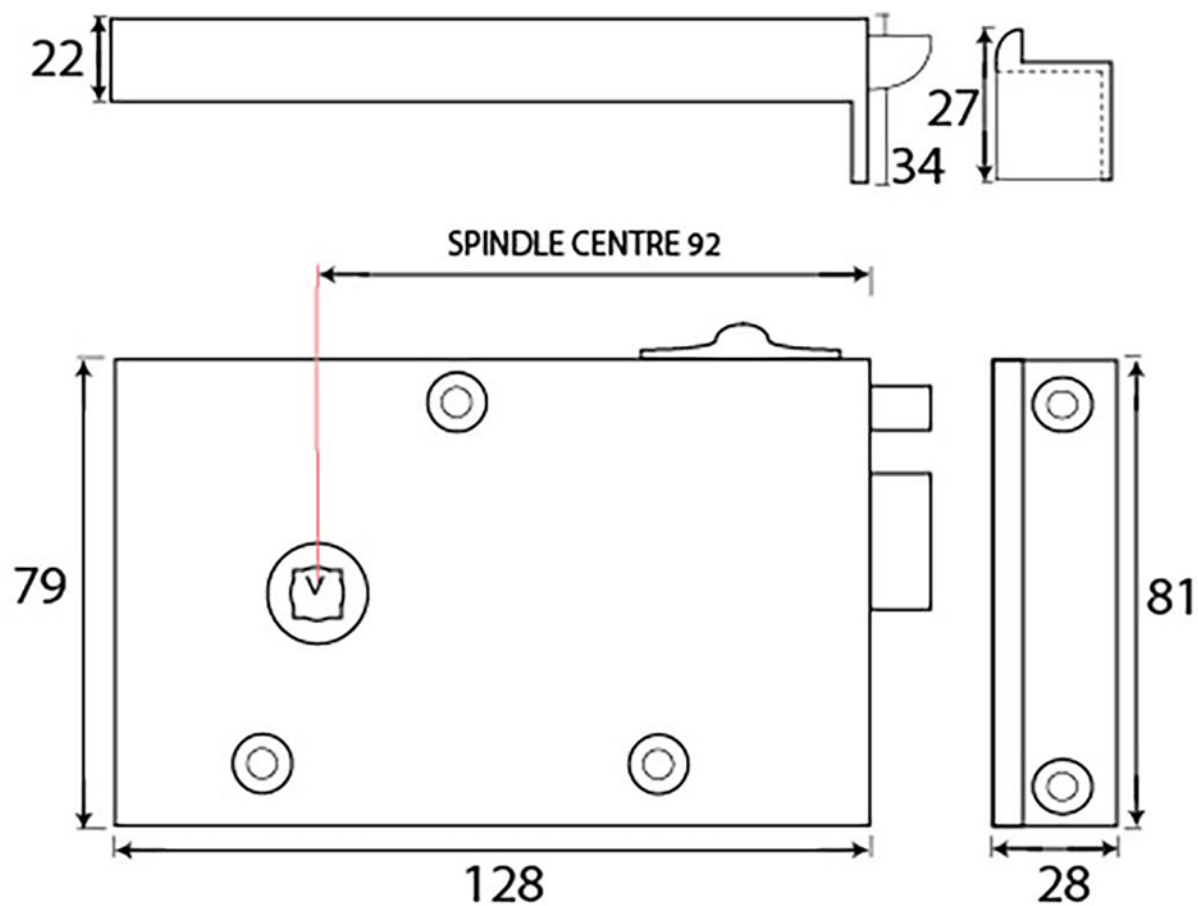

PRODUCT CODE 83575

1 & 1/2" (38mm)
x5
gauge 8 (4mm)

HANDFORGED
TRADITIONAL
IRONMONGERY

Due to the hand crafted nature of our products all measurements are approximate and should be used as a guide only