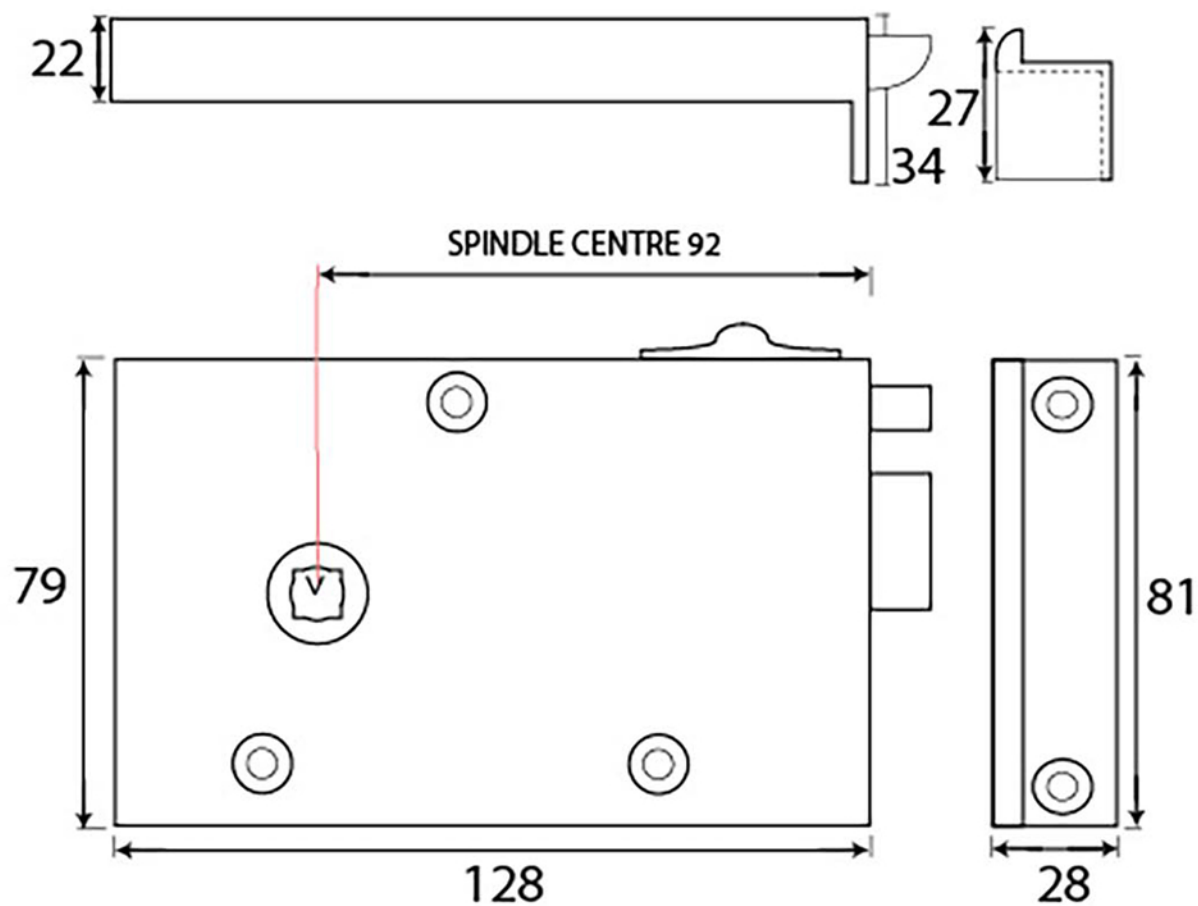

PRODUCT CODE 83576

1 & 9/10" (48mm)

x5
gauge 8 (4mm)

HANDFORGED
TRADITIONAL
IRONMONGERY

Due to the hand crafted nature of our products all measurements are approximate and should be used as a guide only