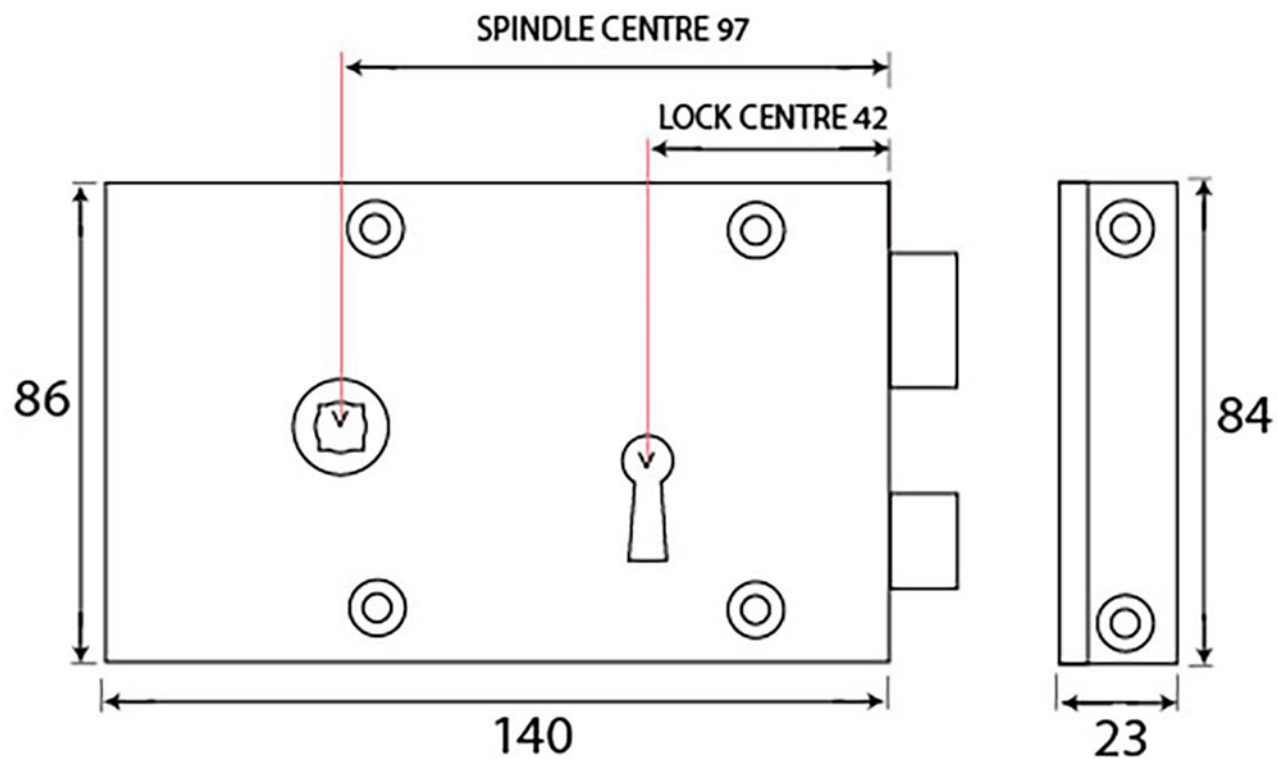

PRODUCT CODE 83577

1 & 1/2" (38mm)
x6
gauge 8 (4mm)

HANDFORGED
TRADITIONAL
IRONMONGERY

Due to the hand crafted nature of our products all measurements are approximate and should be used as a guide only