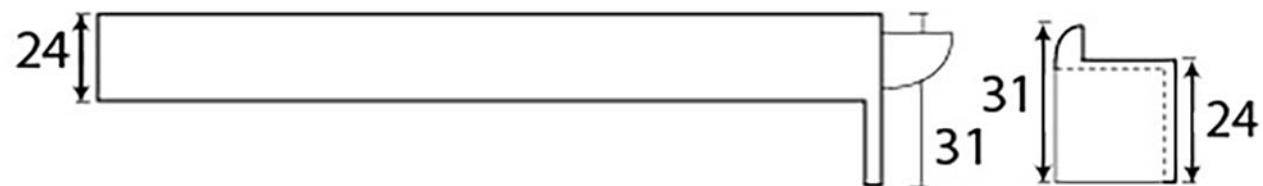

PRODUCT CODE 83577

1 & 1/2" (38mm)
x6
gauge 8 (4mm)

HANDFORGED
TRADITIONAL
IRONMONGERY

Due to the hand crafted nature of our products all measurements are approximate and should be used as a guide only