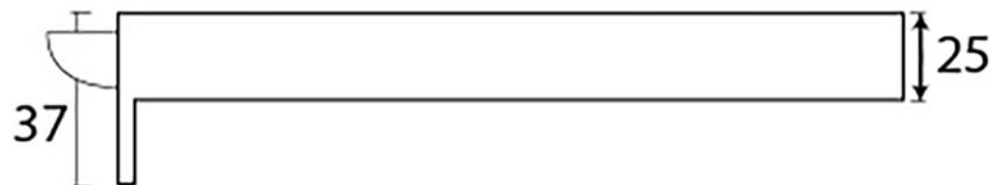

PRODUCT CODE 83580

1 & 9/10" (48mm)

x6
gauge 8 (4mm)

HANDFORGED
TRADITIONAL
IRONMONGERY

Due to the hand crafted nature of our products all measurements are approximate and should be used as a guide only