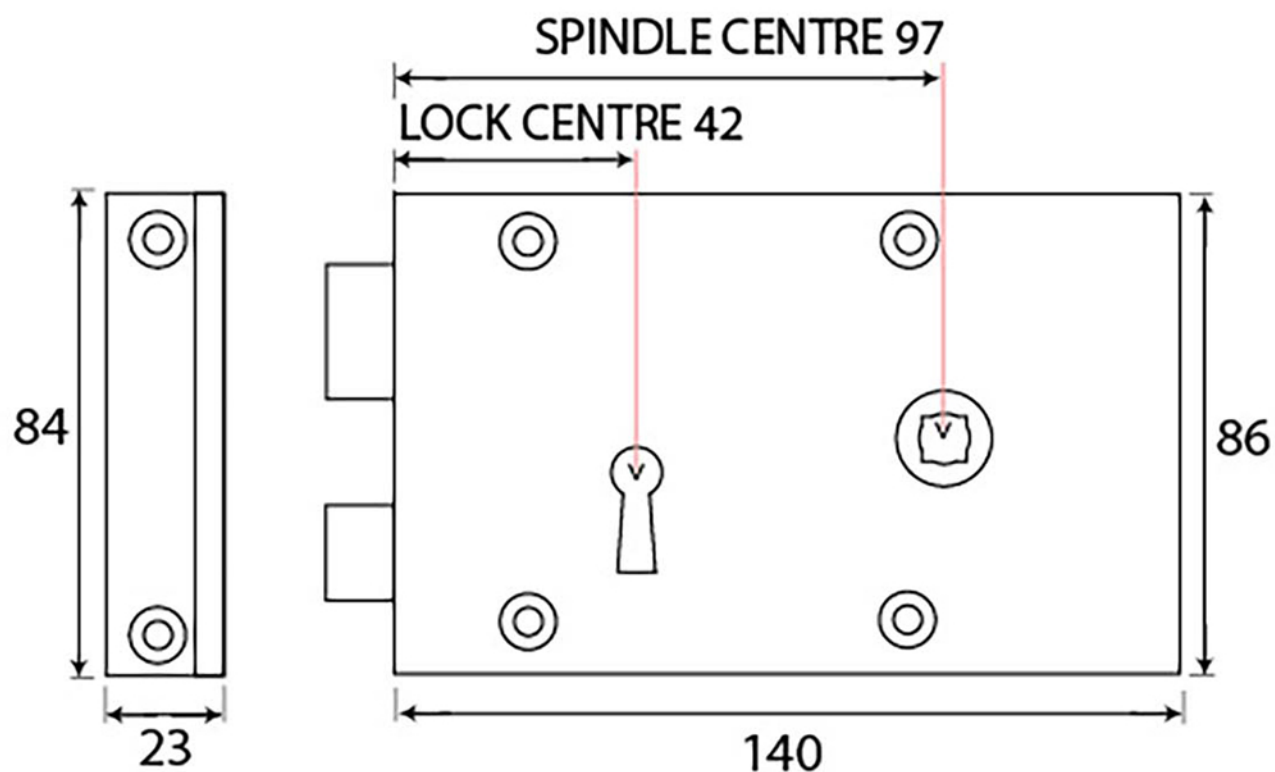

PRODUCT CODE 83580

1 & 9/10" (48mm)

x6
gauge 8 (4mm)

HANDFORGED
TRADITIONAL
IRONMONGERY

Due to the hand crafted nature of our products all measurements are approximate and should be used as a guide only