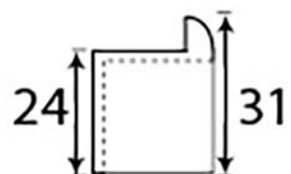

PRODUCT CODE 83580

1 & 9/10" (48mm)

x6
gauge 8 (4mm)

HANDFORGED
TRADITIONAL
IRONMONGERY

Due to the hand crafted nature of our products all measurements are approximate and should be used as a guide only