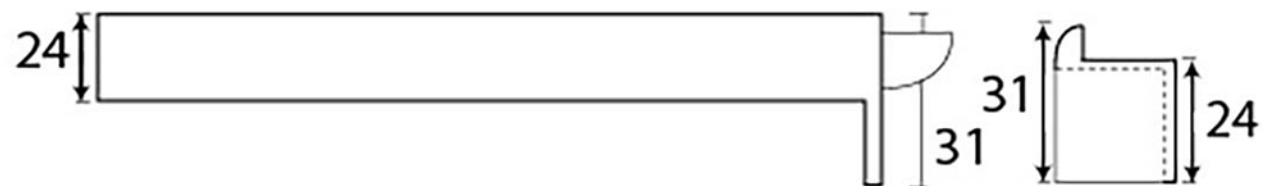

PRODUCT CODE 83583

1 & 1/2" (38mm)
x6
gauge 8 (4mm)

HANDFORGED
TRADITIONAL
IRONMONGERY

Due to the hand crafted nature of our products all measurements are approximate and should be used as a guide only