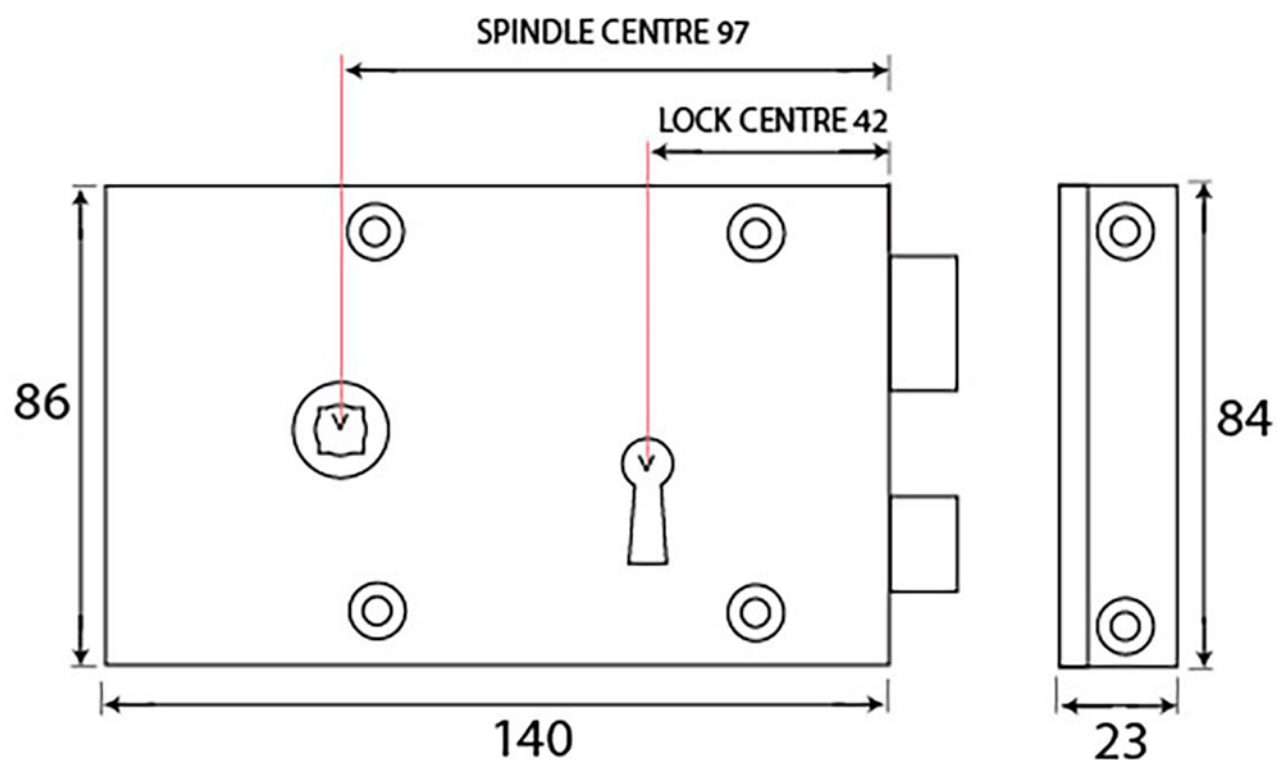

PRODUCT CODE 83583

1 & 1/2" (38mm)
x6
gauge 8 (4mm)

HANDFORGED
TRADITIONAL
IRONMONGERY

Due to the hand crafted nature of our products all measurements are approximate and should be used as a guide only